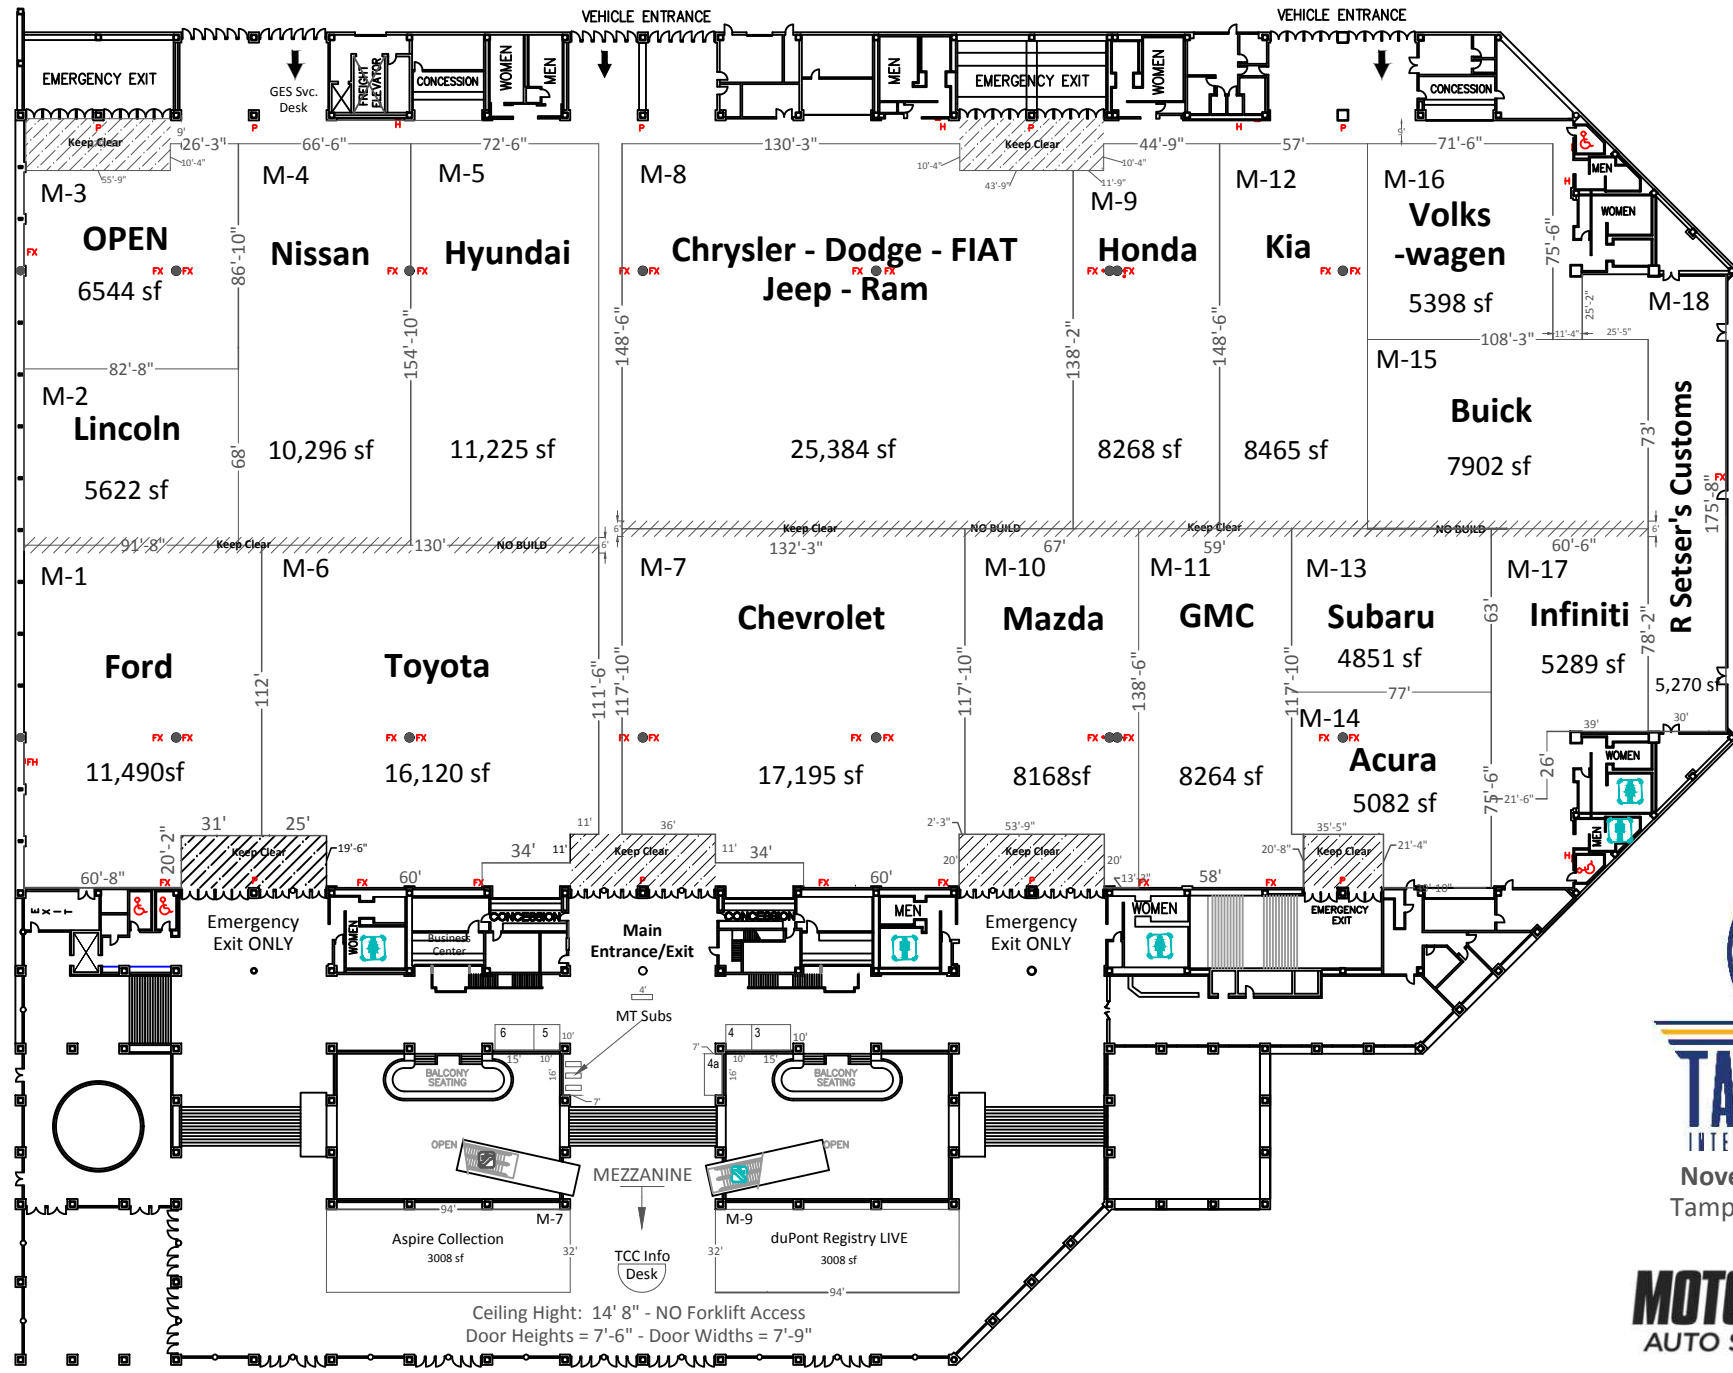

DOOR 3

DOOR 2

DOOR 1

Exhibit Hall / Upper Level

Revisions to this plan can be downloaded (in DWG format) from the internet at <http://www.AutoShowTampa.com/exhibitors>
 Final plan subject to Fire Marshal approval

<p>Display Height Limits: Upper Level = 24'-0" Lower Level = 17'-0"</p>	<p>Exhibit Setbacks: Off Aisles = 1'-0" Off Neighbors = 2'-0"</p>
<p>Keep Clear/NO BUILD (Center Aisles) = 3' either side / 6' total</p>	