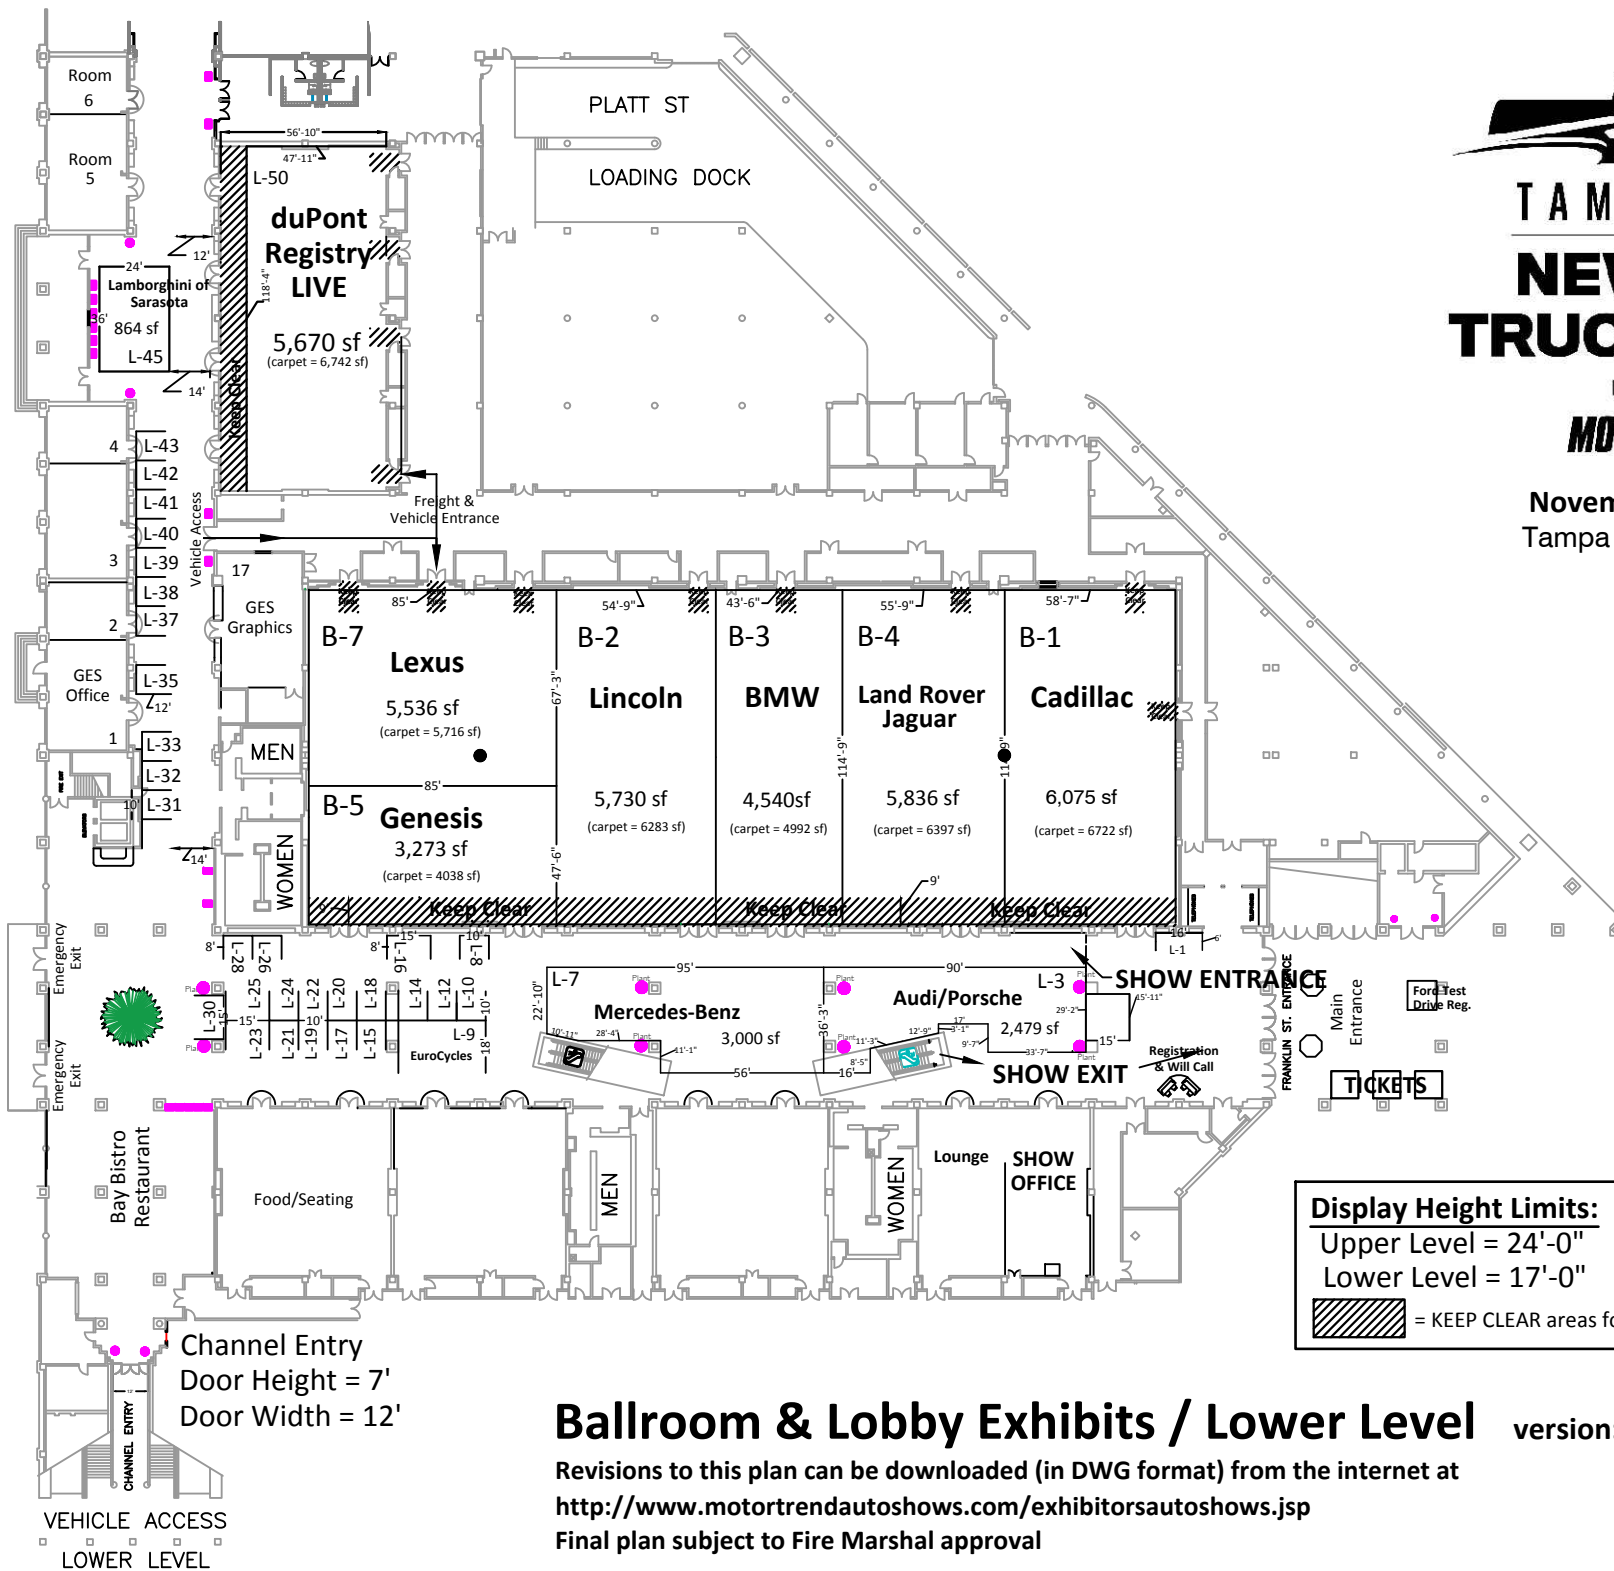

TAMPA BAY NEW CAR TRUCK SHOW

PRESENTED BY
MOTORTREND

November 16 - 18, 2018
Tampa Convention Center

Display Height Limits:	Exhibit Setbacks:
Upper Level = 24'-0"	Off Aisles = 1'-0"
Lower Level = 17'-0"	Off Neighbors = 2'-0"
 = KEEP CLEAR areas for Fire Exit(s) -- no vehicles permitted	

Ballroom & Lobby Exhibits / Lower Level

version: 1.8 modified: 10/12/2017

Revisions to this plan can be downloaded (in DWG format) from the internet at
<http://www.motortrendautoshow.com/exhibitorsautoshow.jsp>
 Final plan subject to Fire Marshal approval