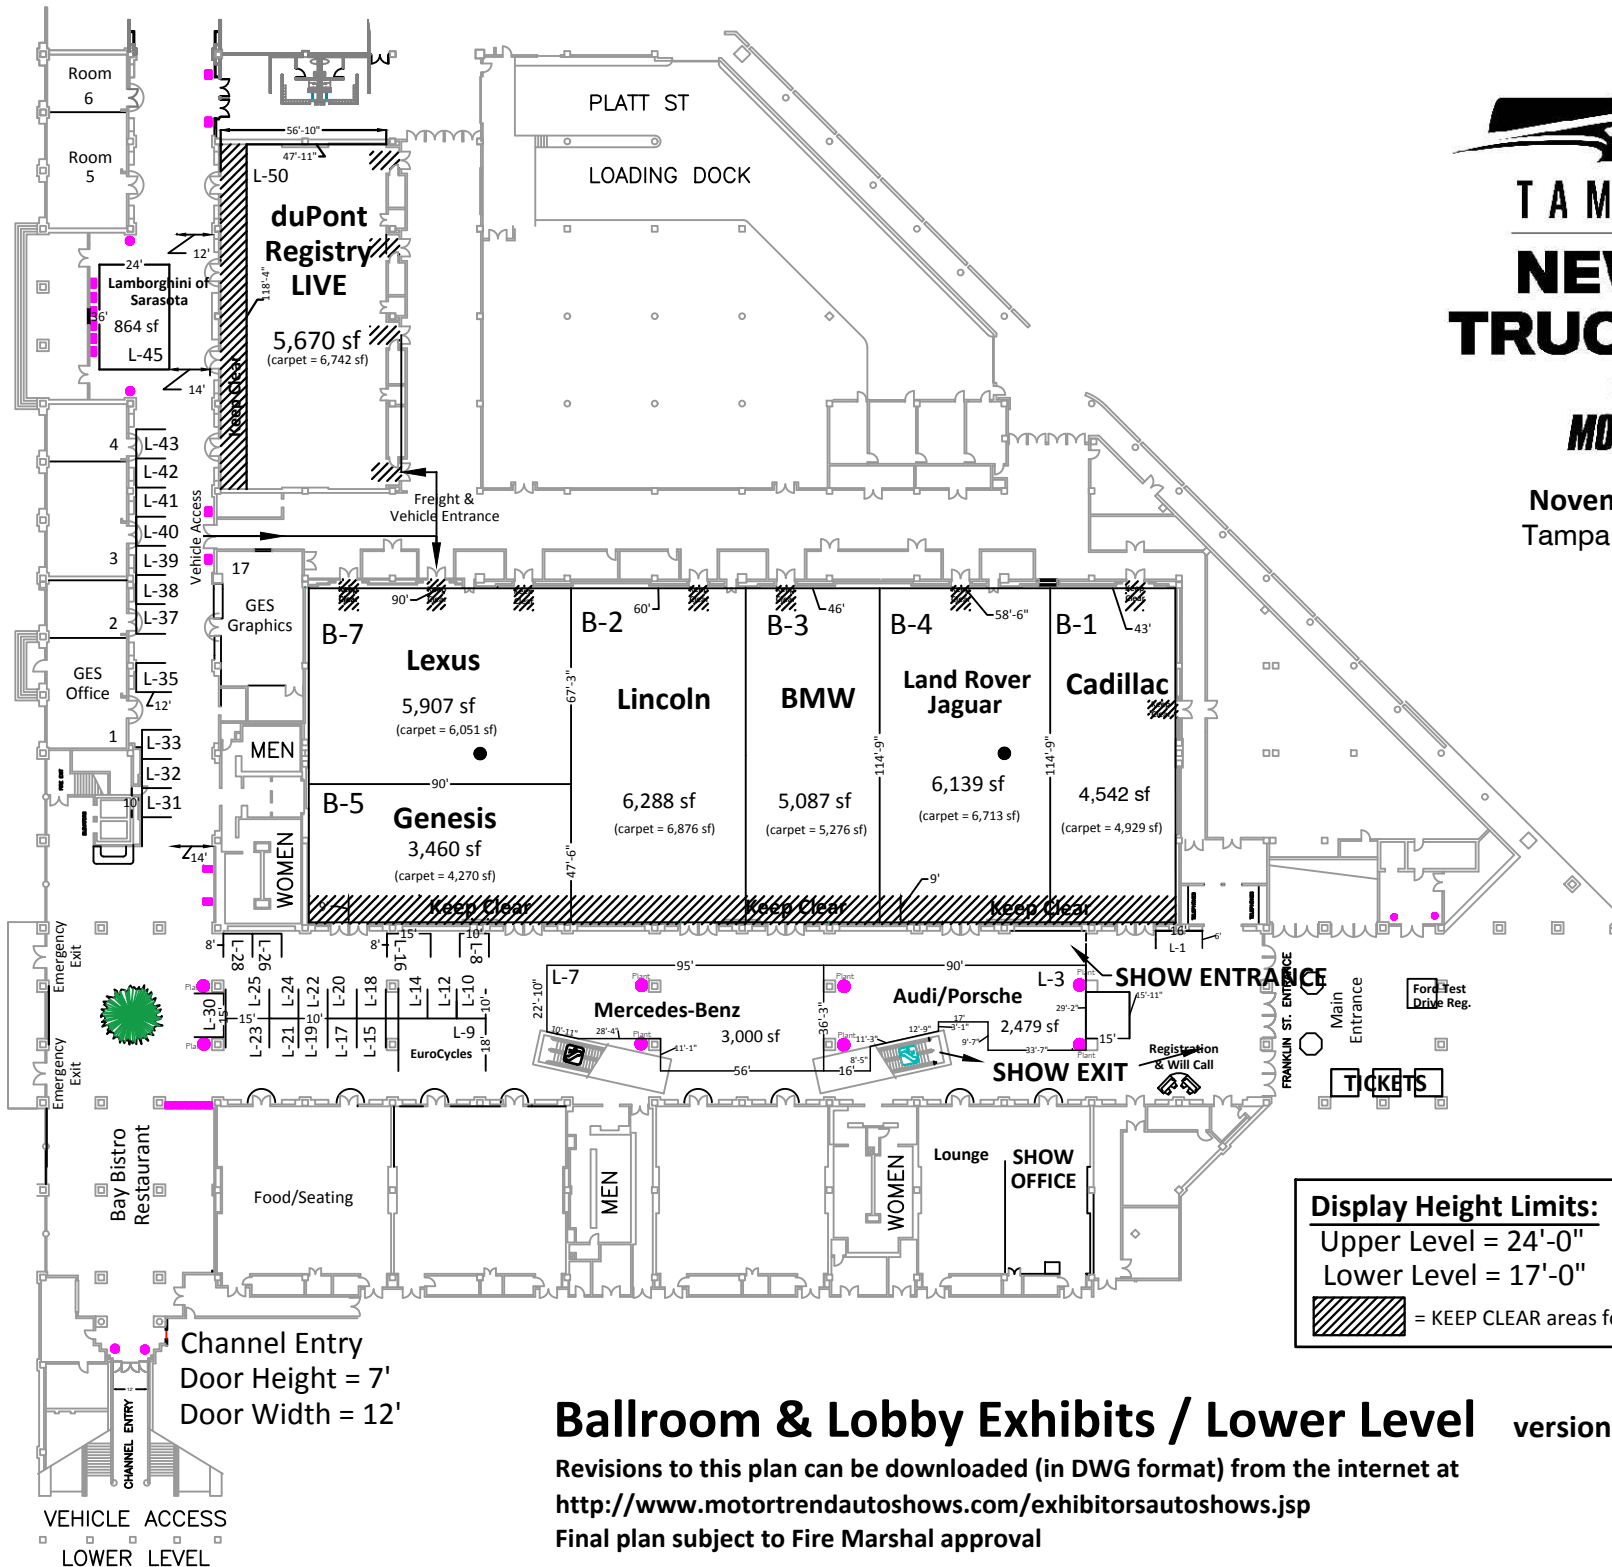

TAMPA BAY NEW CAR TRUCK SHOW

PRESENTED BY
MOTORTREND

November 16 - 18, 2018
Tampa Convention Center

| | |
|--|--------------------------|
| Display Height Limits: | Exhibit Setbacks: |
| Upper Level = 24'-0" | Off Aisles = 1'-0" |
| Lower Level = 17'-0" | Off Neighbors = 2'-0" |
|  = KEEP CLEAR areas for Fire Exit(s) -- no vehicles permitted | |

Ballroom & Lobby Exhibits / Lower Level

version: 1.1 modified: 04/25/2018

Revisions to this plan can be downloaded (in DWG format) from the internet at
<http://www.motortrendautoshow.com/exhibitorsautoshow.jsp>
 Final plan subject to Fire Marshal approval