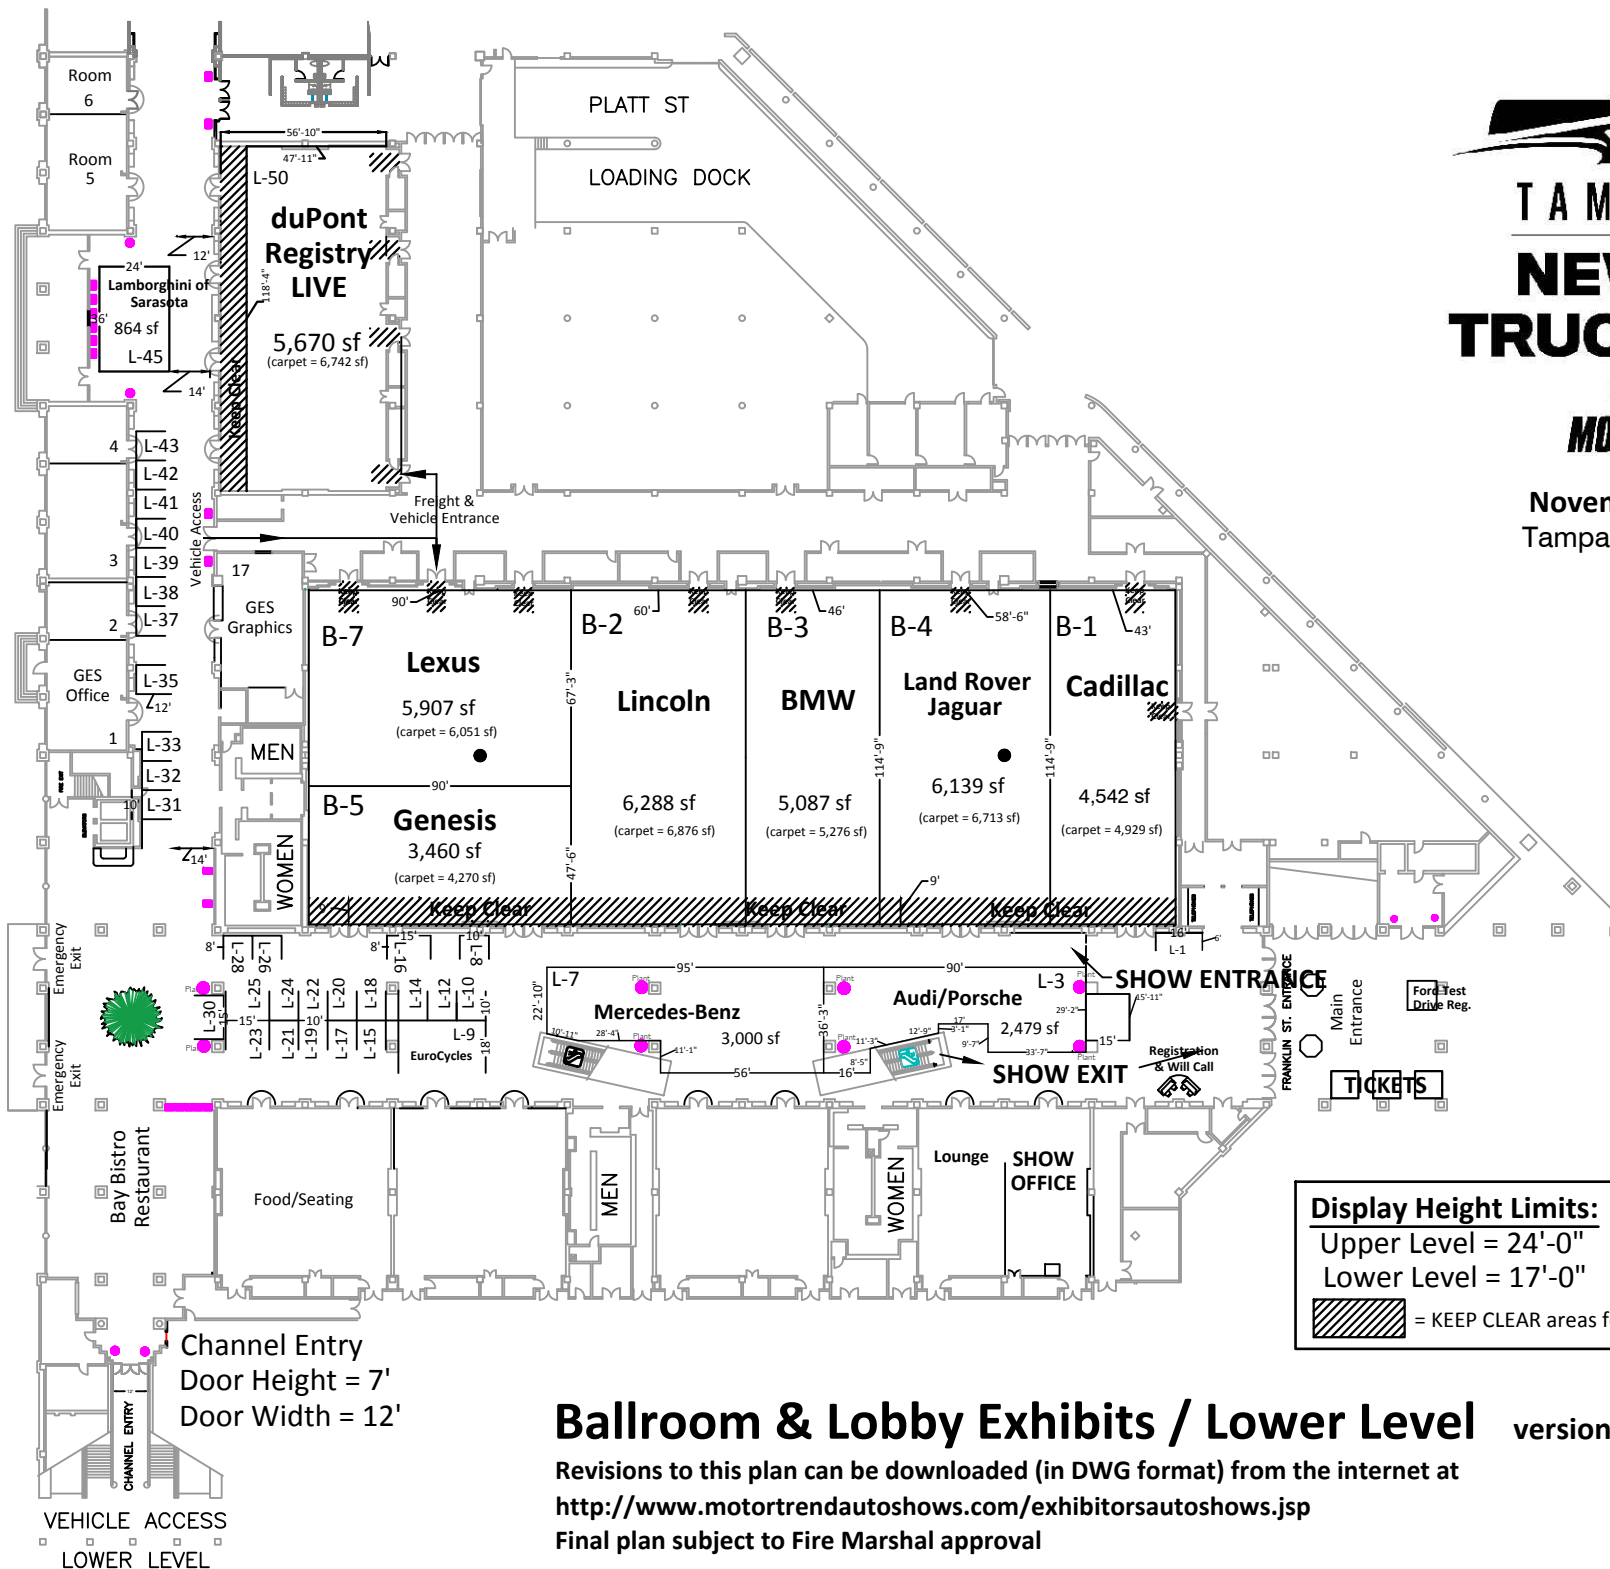

TAMPA BAY NEW CAR TRUCK SHOW

PRESENTED BY
MOTORTREND

November 16 - 18, 2018
Tampa Convention Center

Display Height Limits:	Exhibit Setbacks:
Upper Level = 24'-0"	Off Aisles = 1'-0"
Lower Level = 17'-0"	Off Neighbors = 2'-0"
 = KEEP CLEAR areas for Fire Exit(s) -- no vehicles permitted	

Ballroom & Lobby Exhibits / Lower Level

version: 1.1 modified: 04/25/2018

Revisions to this plan can be downloaded (in DWG format) from the internet at

<http://www.motortrendautoshow.com/exhibitorsautoshow.jsp>