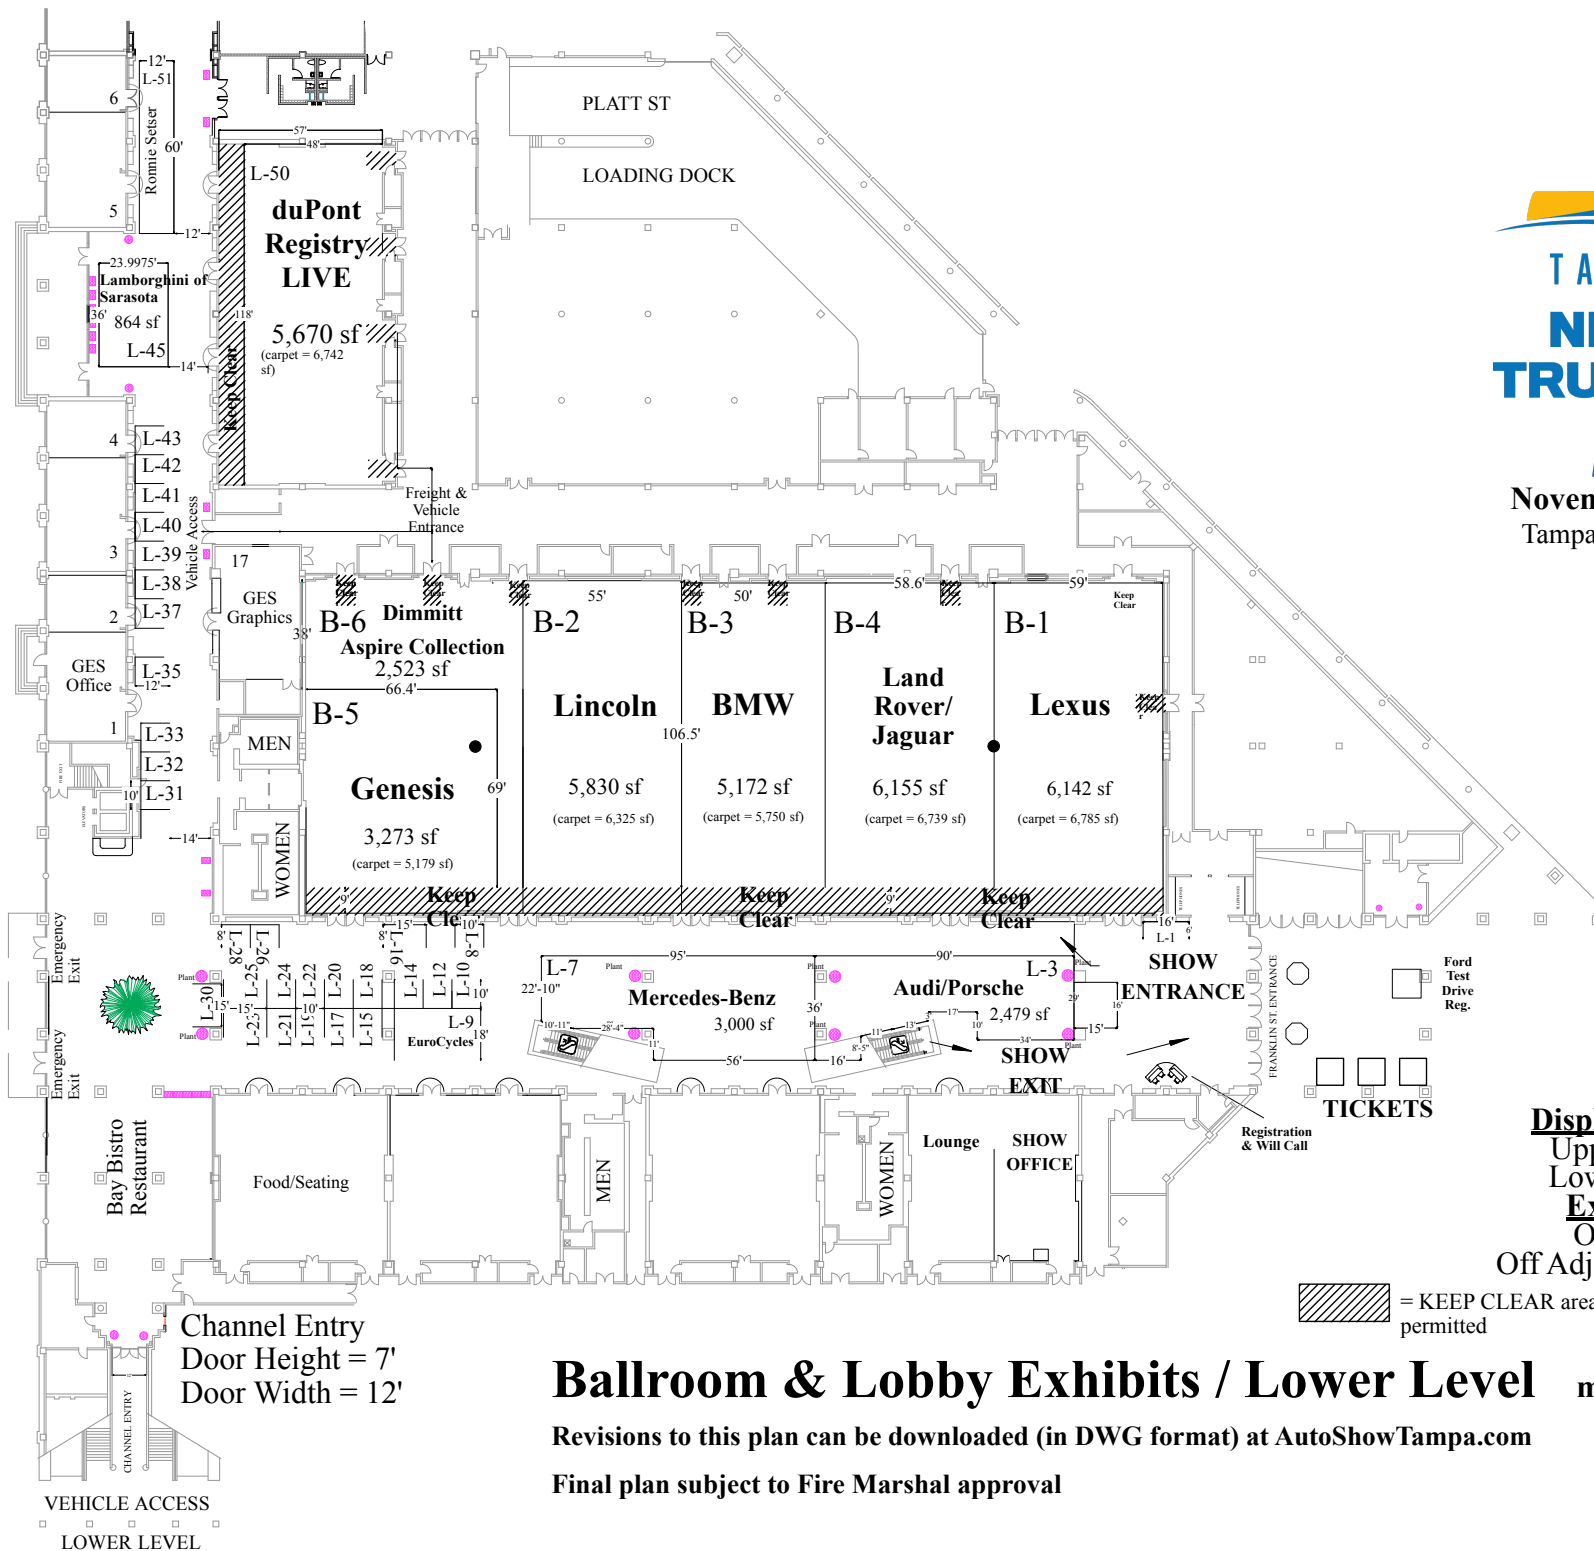

**TAMPA BAY
NEW CAR
TRUCK SHOW**

PRESENTED BY

MOTORTREND

November 16 - 18, 2018

Tampa Convention Center

Display Height Limits:

Upper Level = 24'-0"

Lower Level = 17'-0"

Exhibit Setbacks:

Off Aisles = 1'-0"

Off Adjacent Displays = 2'-0"

 = KEEP CLEAR areas for Fire Exit(s) -- no vehicles permitted

Ballroom & Lobby Exhibits / Lower Level modified: 6/15/18

Revisions to this plan can be downloaded (in DWG format) at AutoShowTampa.com

Final plan subject to Fire Marshal approval

Channel Entry
Door Height = 7'
Door Width = 12'

VEHICLE ACCESS
LOWER LEVEL