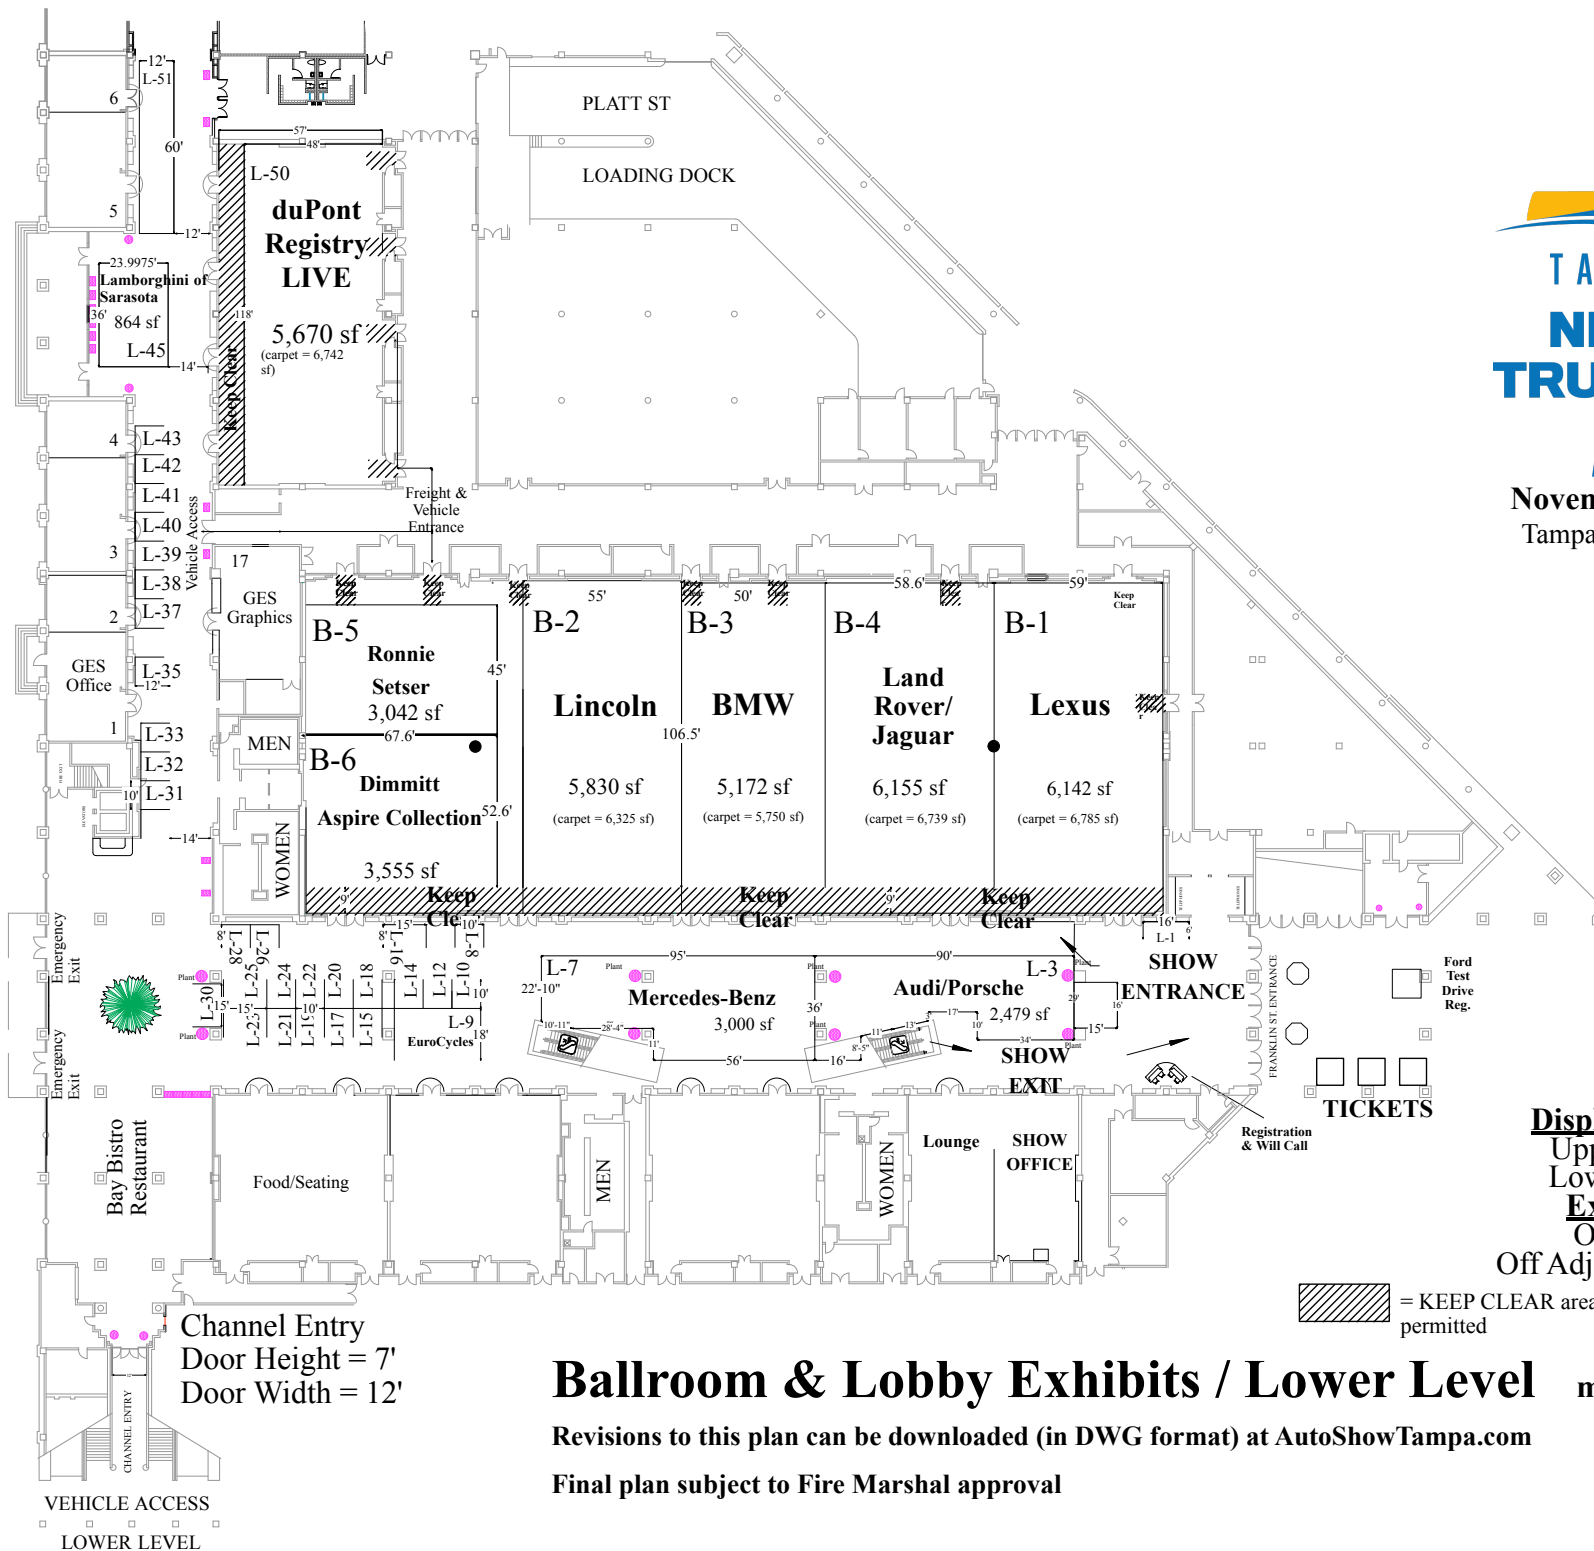

**TAMPA BAY
NEW CAR
TRUCK SHOW**

PRESENTED BY
MOTORTREND

November 16 - 18, 2018
Tampa Convention Center

Display Height Limits:
Upper Level = 24'-0"
Lower Level = 17'-0"
Exhibit Setbacks:
Off Aisles = 1'-0"
Off Adjacent Displays = 2'-0"

 = KEEP CLEAR areas for Fire Exit(s) -- no vehicles permitted

Ballroom & Lobby Exhibits / Lower Level modified: 8/19/18

Revisions to this plan can be downloaded (in DWG format) at AutoShowTampa.com

Final plan subject to Fire Marshal approval