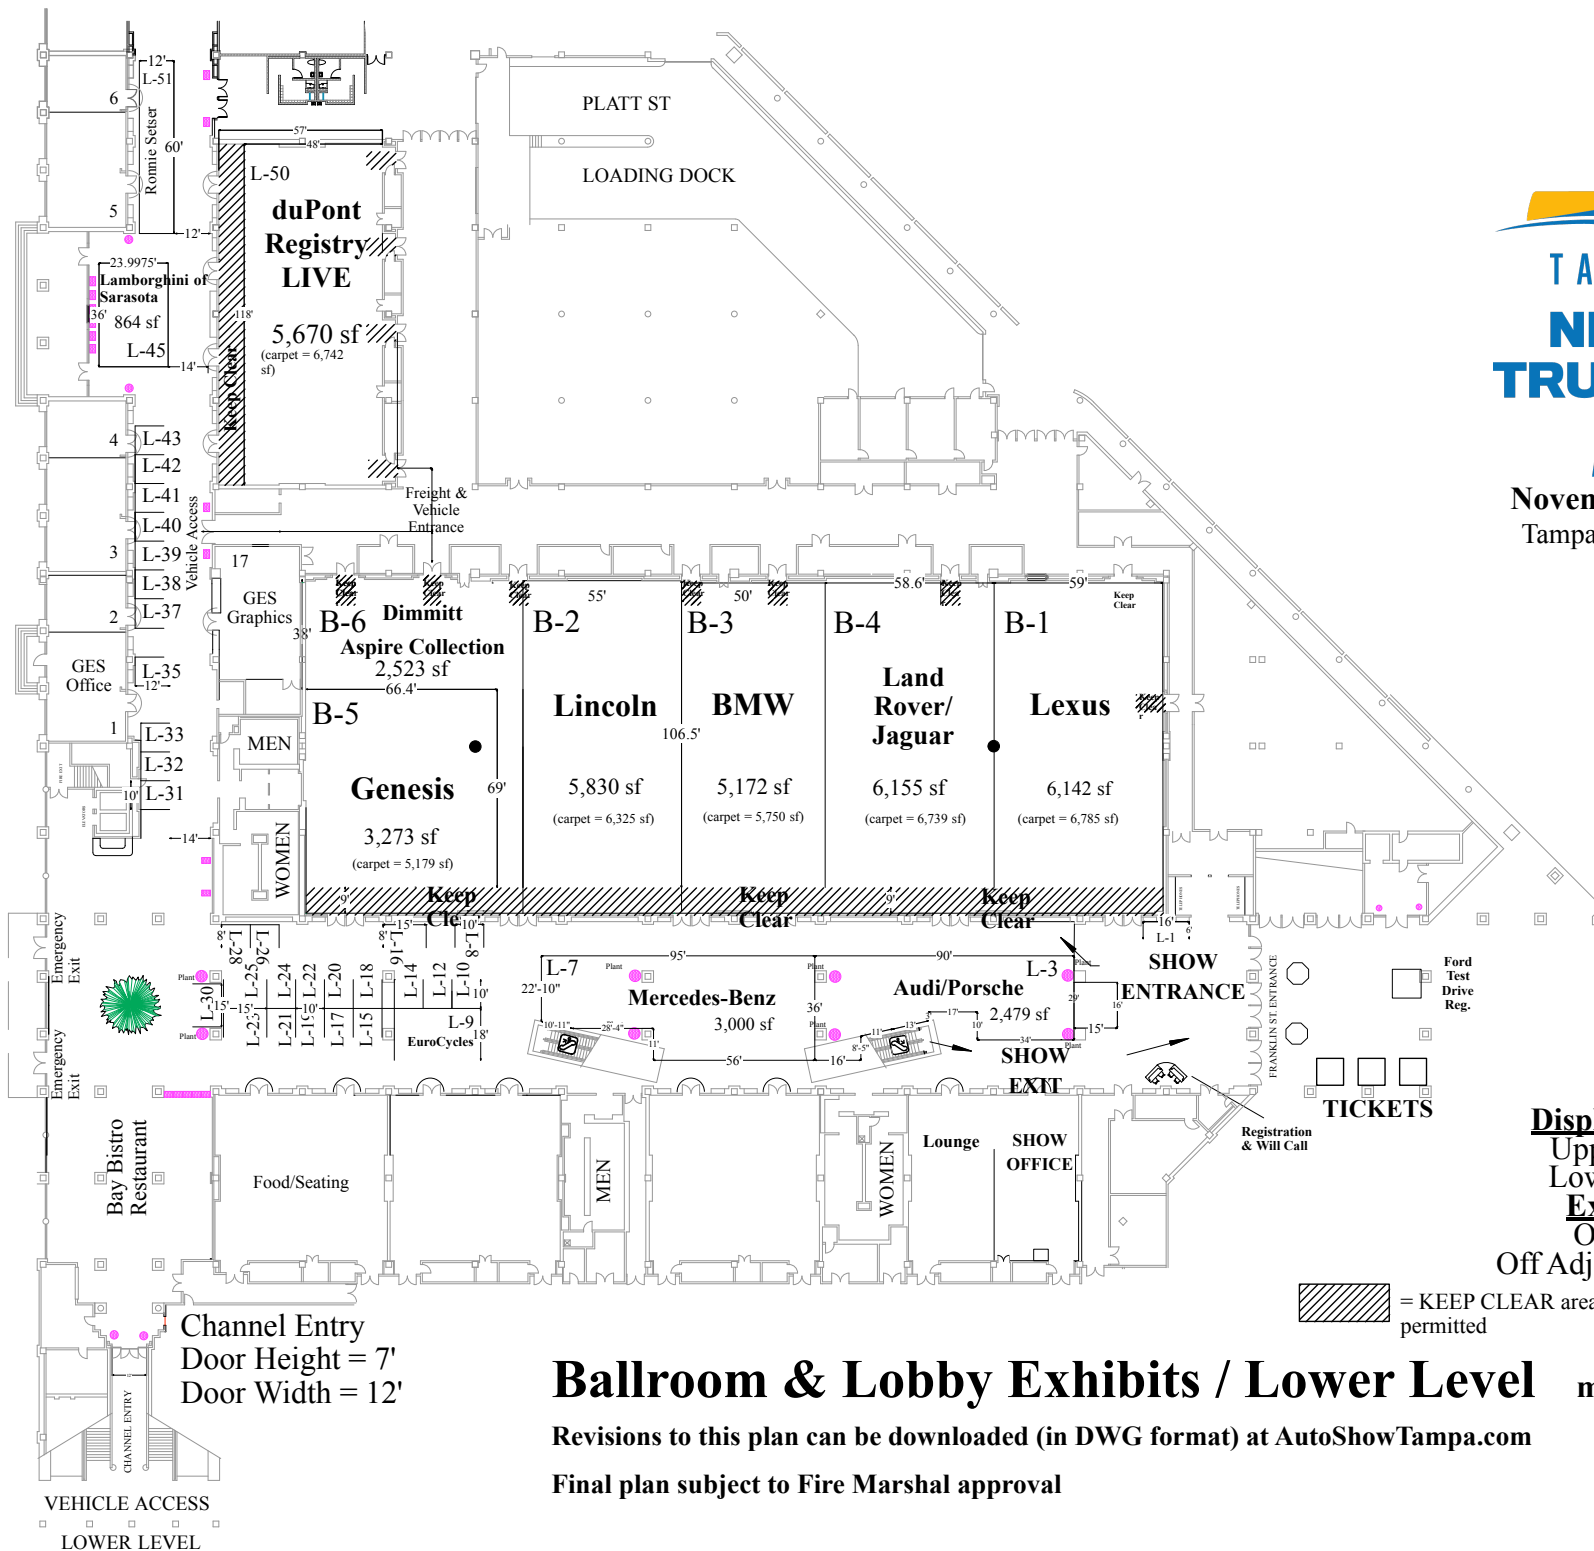

**TAMPA BAY  
NEW CAR  
TRUCK SHOW**

PRESENTED BY

**MOTORTREND**

**November 16 - 18, 2018**

Tampa Convention Center

**Display Height Limits:**

Upper Level = 24'-0"

Lower Level = 17'-0"

**Exhibit Setbacks:**

Off Aisles = 1'-0"

Off Adjacent Displays = 2'-0"

 = KEEP CLEAR areas for Fire Exit(s) -- no vehicles permitted

**Ballroom & Lobby Exhibits / Lower Level** modified: 8/6/18

Revisions to this plan can be downloaded (in DWG format) at [AutoShowTampa.com](http://AutoShowTampa.com)

Final plan subject to Fire Marshal approval

Channel Entry  
Door Height = 7'  
Door Width = 12'

VEHICLE ACCESS  
LOWER LEVEL