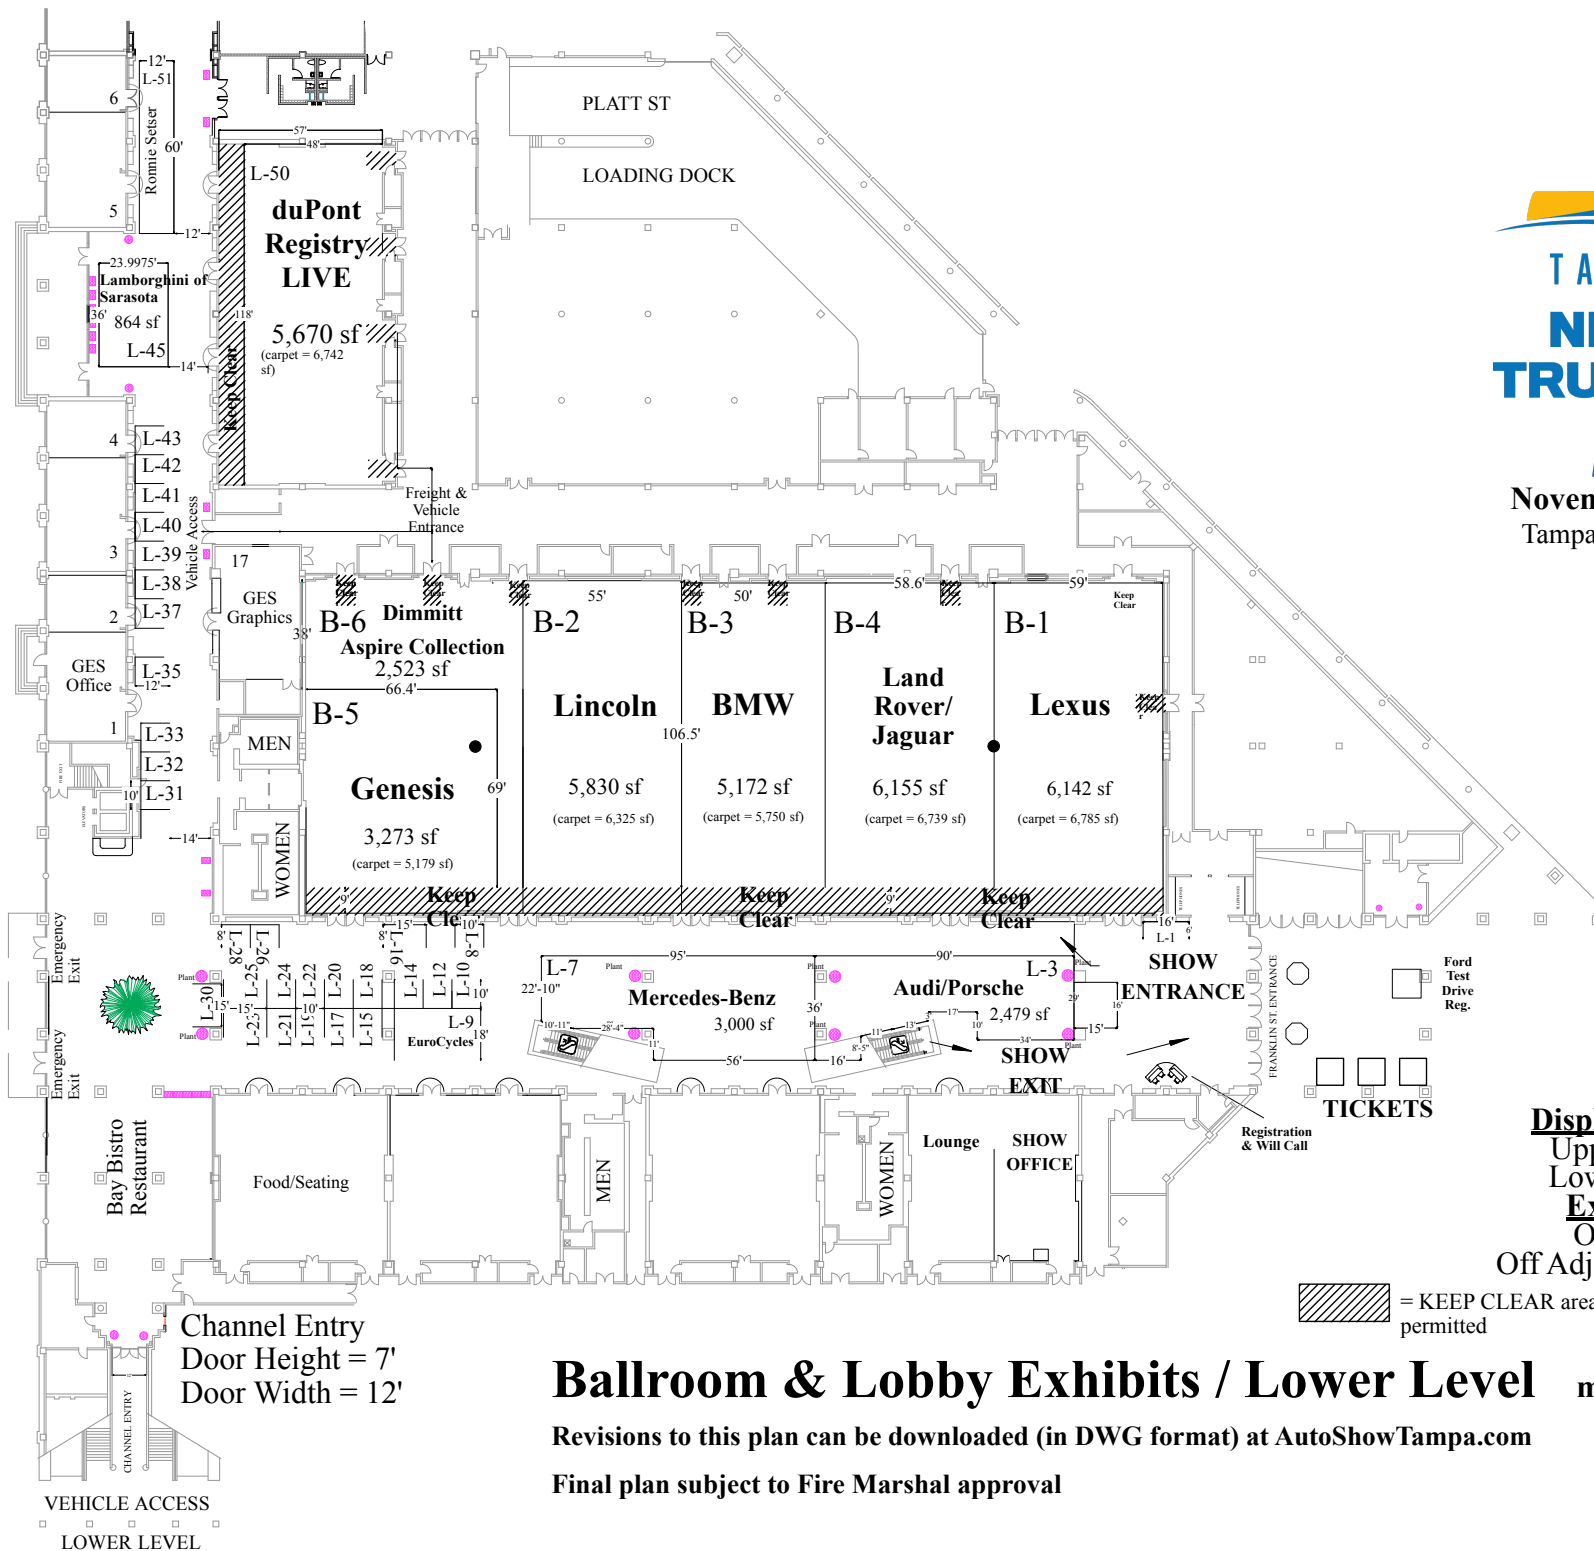

**TAMPA BAY
NEW CAR
TRUCK SHOW**

PRESENTED BY

MOTORTREND

November 16 - 18, 2018

Tampa Convention Center

Display Height Limits:

Upper Level = 24'-0"

Lower Level = 17'-0"

Exhibit Setbacks:

Off Aisles = 1'-0"

Off Adjacent Displays = 2'-0"

 = KEEP CLEAR areas for Fire Exit(s) -- no vehicles permitted

Ballroom & Lobby Exhibits / Lower Level modified: 8/6/18

Revisions to this plan can be downloaded (in DWG format) at AutoShowTampa.com

Final plan subject to Fire Marshal approval

Channel Entry
Door Height = 7'
Door Width = 12'

VEHICLE ACCESS
LOWER LEVEL