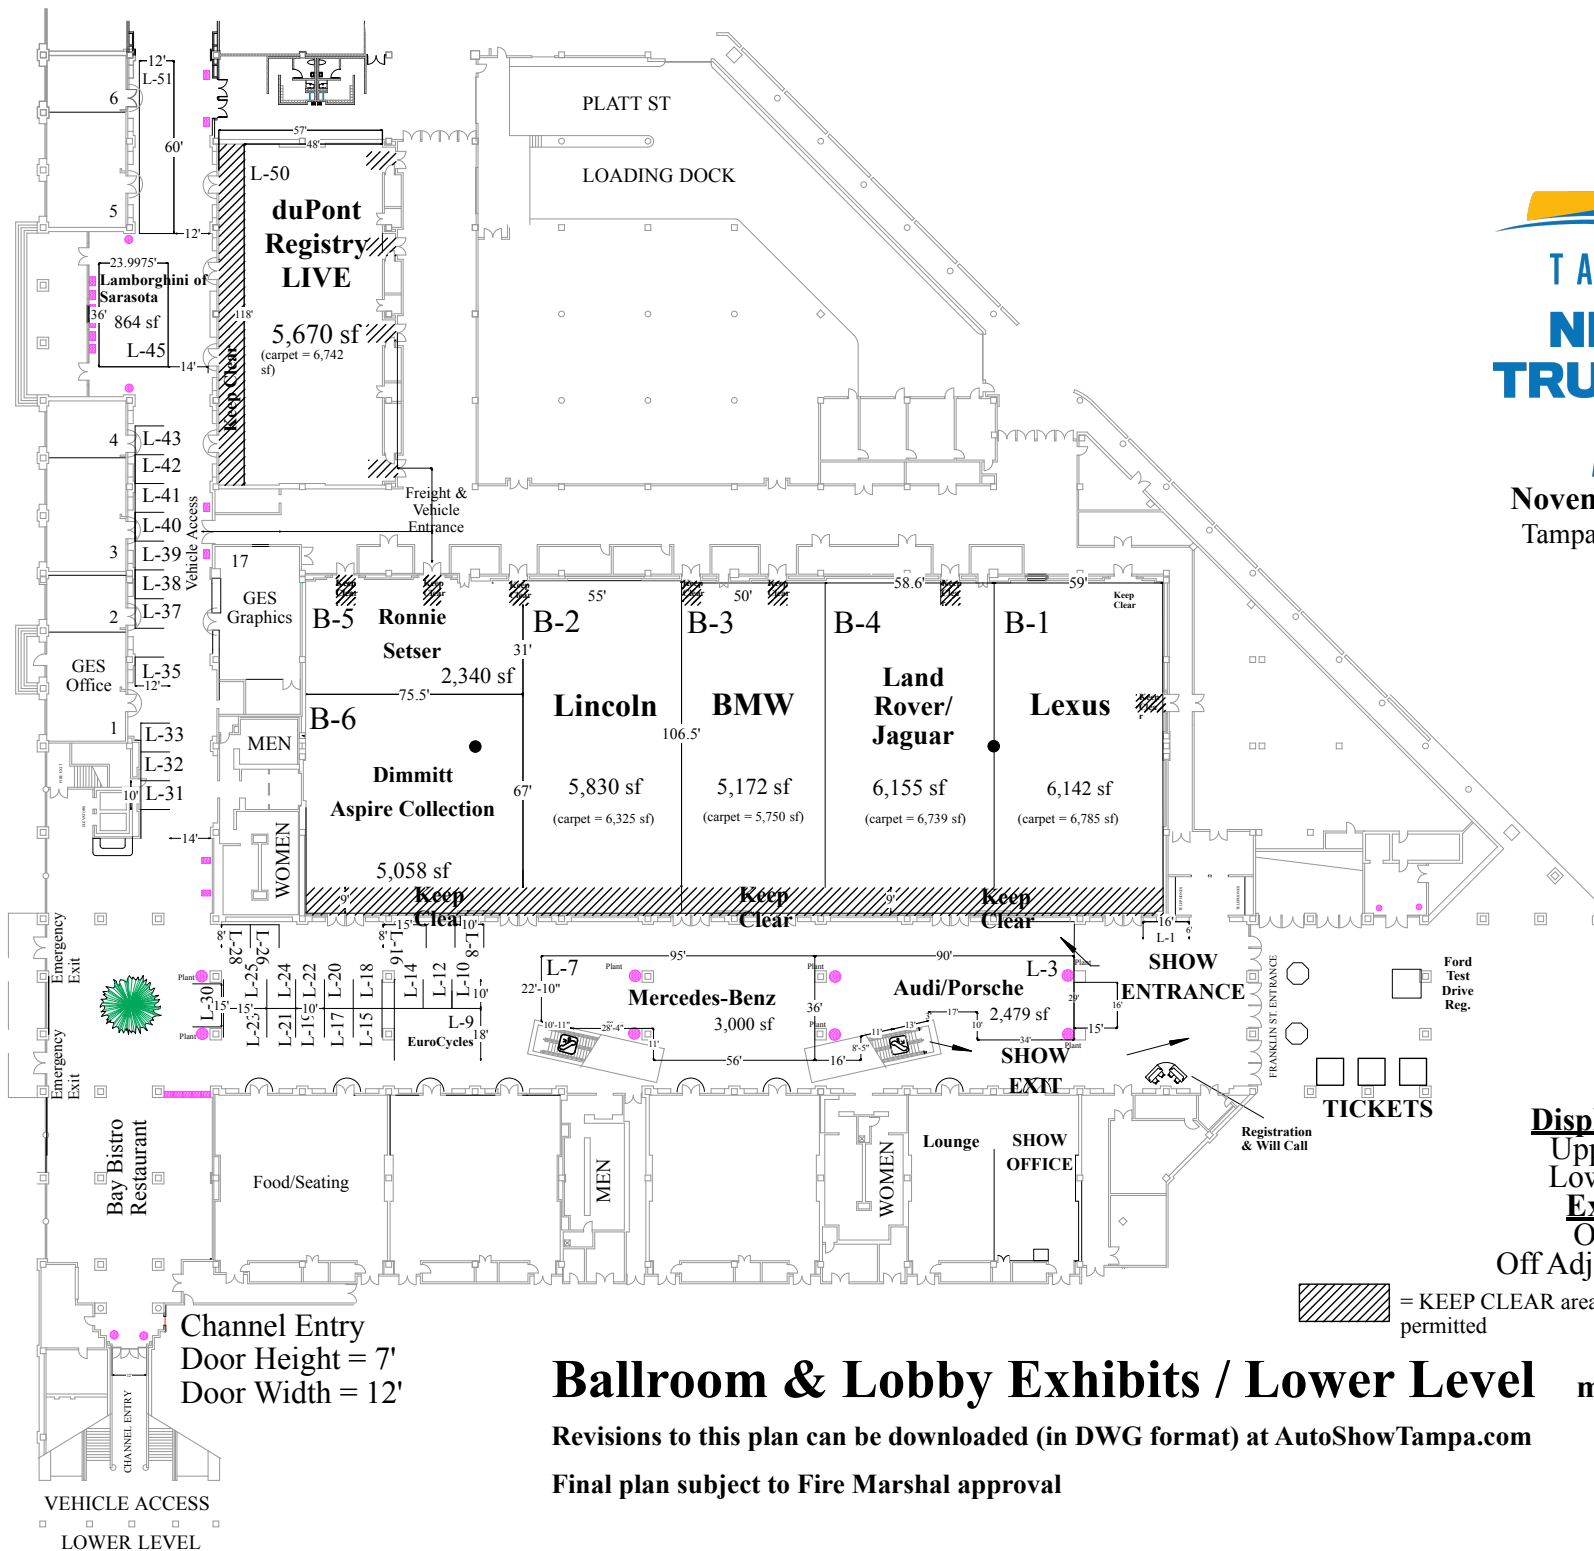

**TAMPA BAY  
NEW CAR  
TRUCK SHOW**

PRESENTED BY  
**MOTORTREND**

**November 16 - 18, 2018**  
Tampa Convention Center

**Display Height Limits:**  
Upper Level = 24'-0"  
Lower Level = 17'-0"  
**Exhibit Setbacks:**  
Off Aisles = 1'-0"  
Off Adjacent Displays = 2'-0"

 = KEEP CLEAR areas for Fire Exit(s) -- no vehicles permitted

**Ballroom & Lobby Exhibits / Lower Level** modified: 10/7/18

Revisions to this plan can be downloaded (in DWG format) at [AutoShowTampa.com](http://AutoShowTampa.com)

Final plan subject to Fire Marshal approval

Channel Entry  
Door Height = 7'  
Door Width = 12'

VEHICLE ACCESS  
LOWER LEVEL