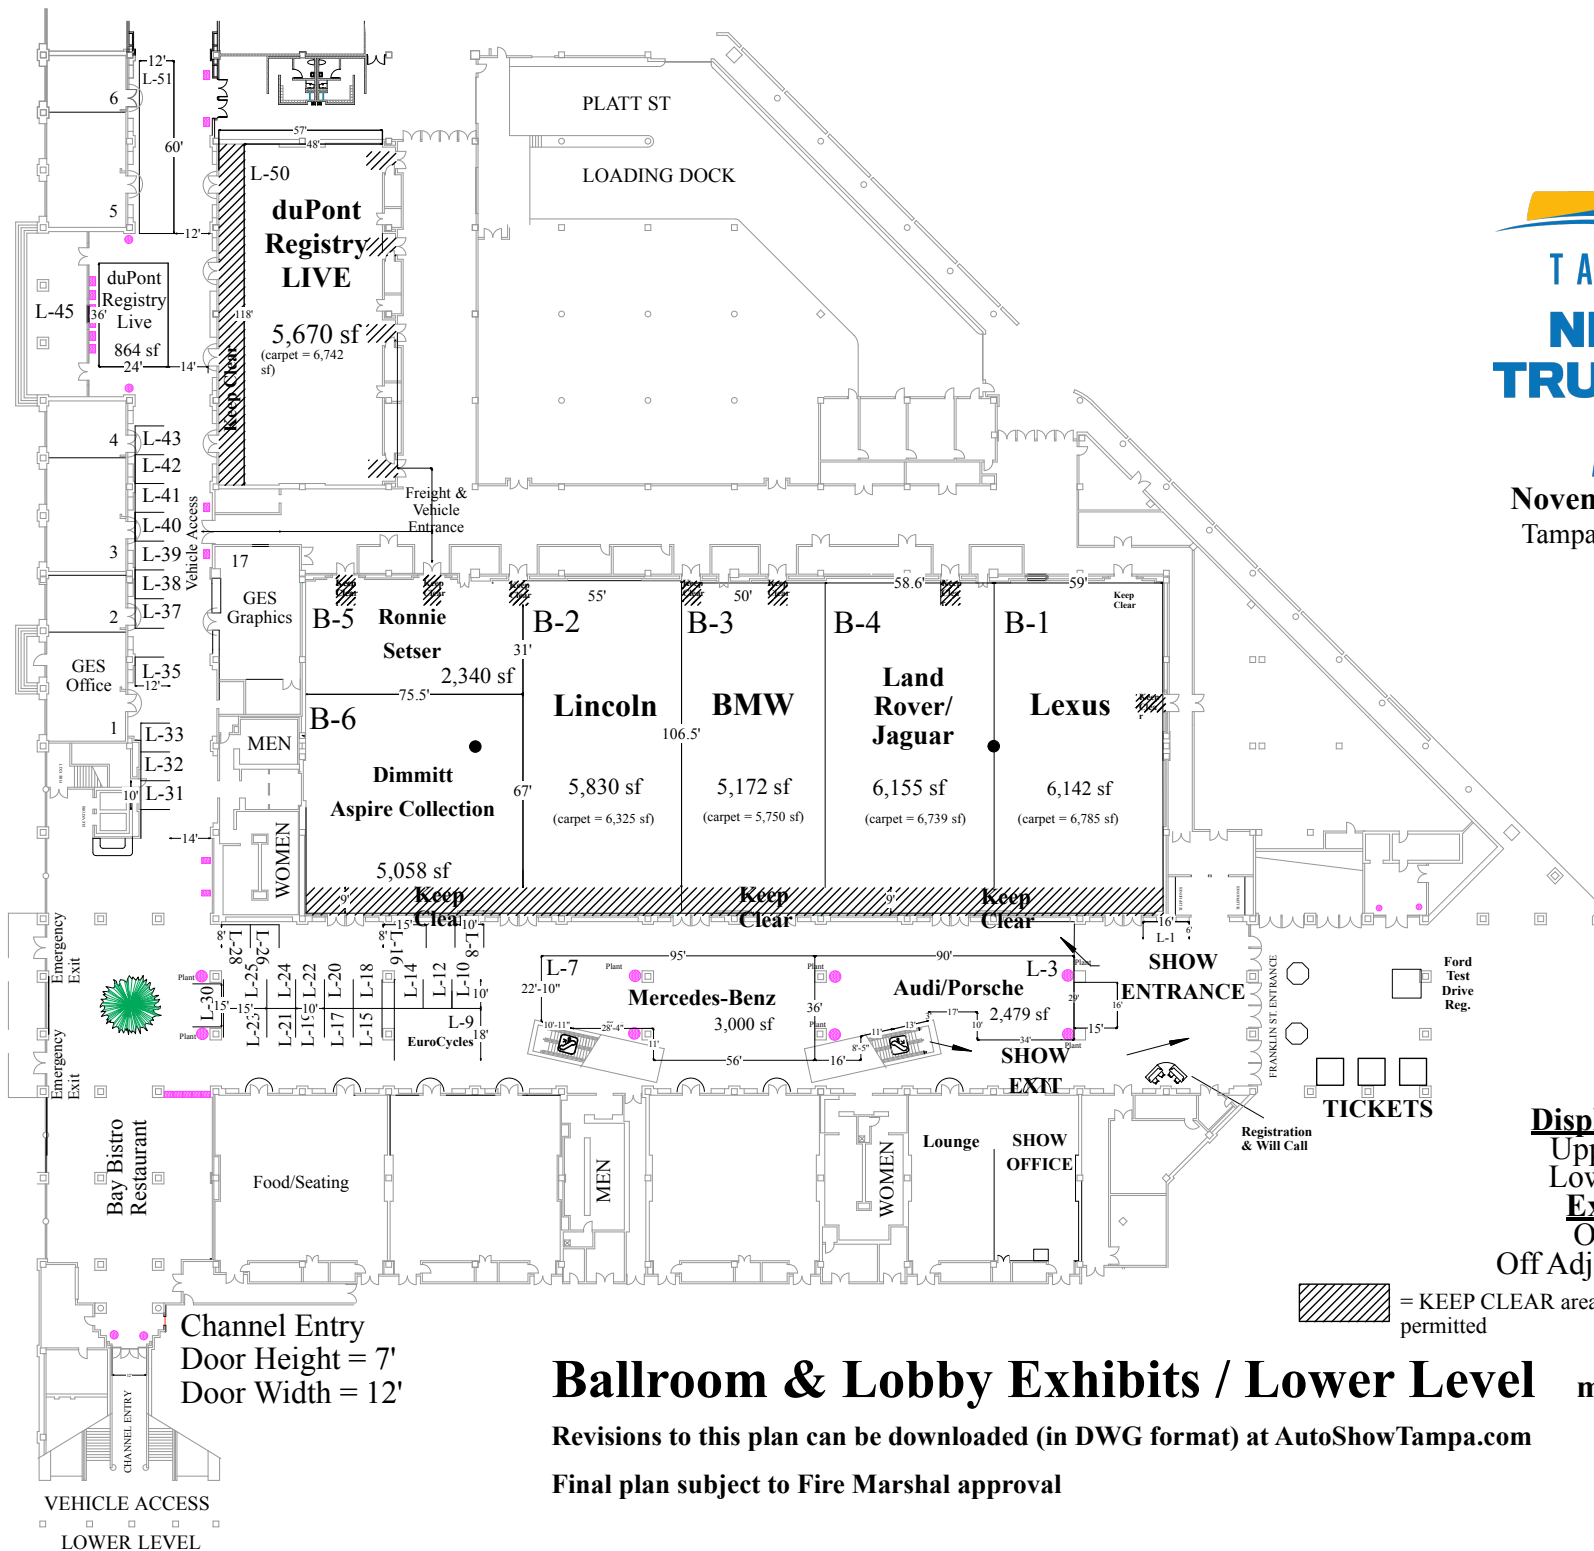

**TAMPA BAY
NEW CAR
TRUCK SHOW**

PRESENTED BY
MOTORTREND

November 16 - 18, 2018
Tampa Convention Center

Display Height Limits:
Upper Level = 24'-0"
Lower Level = 17'-0"
Exhibit Setbacks:
Off Aisles = 1'-0"
Off Adjacent Displays = 2'-0"

 = KEEP CLEAR areas for Fire Exit(s) -- no vehicles permitted

Ballroom & Lobby Exhibits / Lower Level modified: 11/7/18

Revisions to this plan can be downloaded (in DWG format) at AutoShowTampa.com

Final plan subject to Fire Marshal approval

Channel Entry
Door Height = 7'
Door Width = 12'

VEHICLE ACCESS
LOWER LEVEL