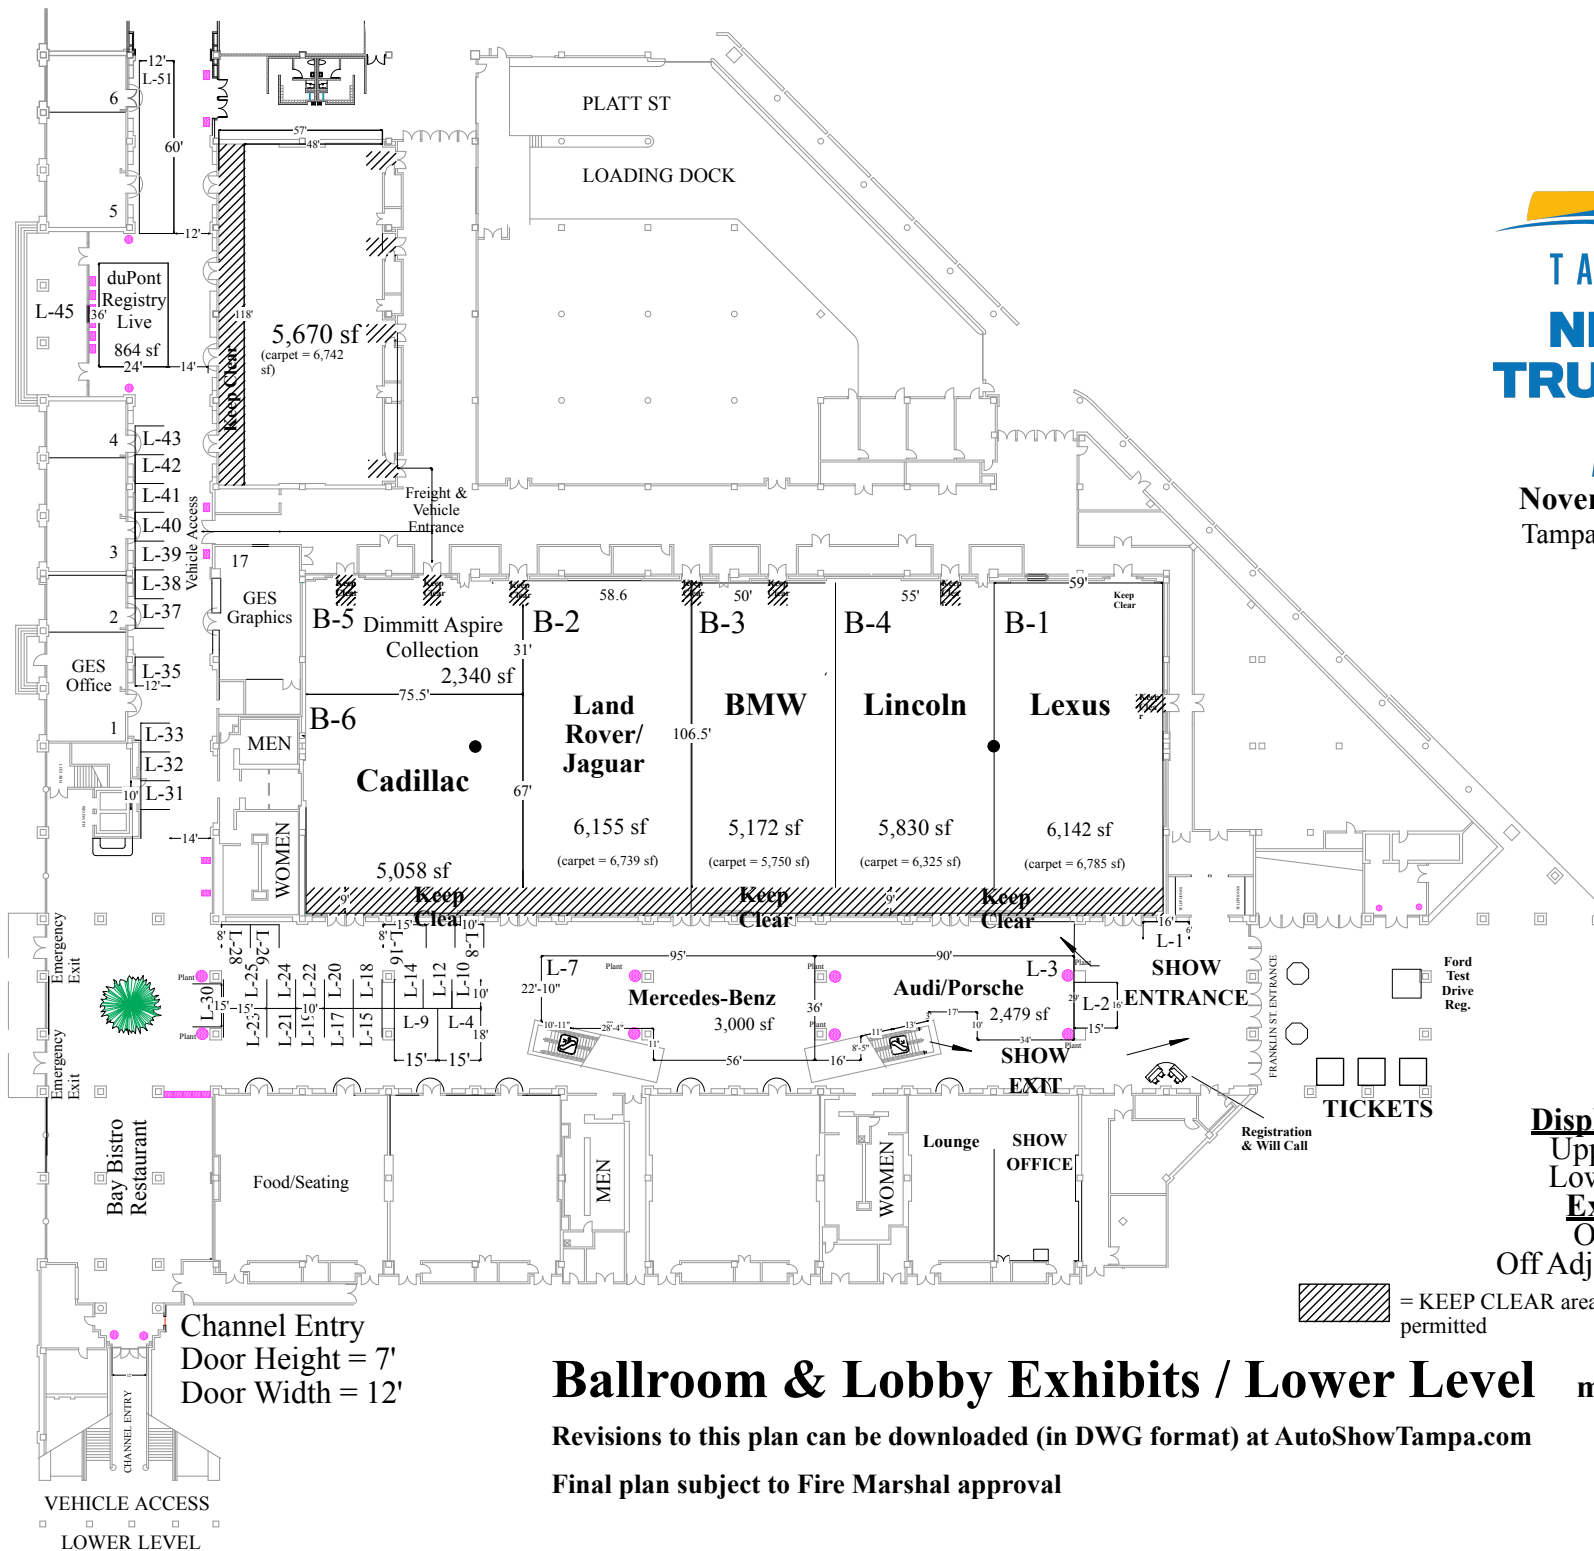

**TAMPA BAY  
NEW CAR  
TRUCK SHOW**

PRESENTED BY

**MOTORTREND**

**November 15-17, 2019**

Tampa Convention Center

**Display Height Limits:**

Upper Level = 24'-0"

Lower Level = 17'-0"

**Exhibit Setbacks:**

Off Aisles = 1'-0"

Off Adjacent Displays = 2'-0"

 = KEEP CLEAR areas for Fire Exit(s) -- no vehicles permitted

**Ballroom & Lobby Exhibits / Lower Level** modified: 7/23/19

Revisions to this plan can be downloaded (in DWG format) at [AutoShowTampa.com](http://AutoShowTampa.com)

Final plan subject to Fire Marshal approval

Channel Entry  
Door Height = 7'  
Door Width = 12'

VEHICLE ACCESS  
LOWER LEVEL