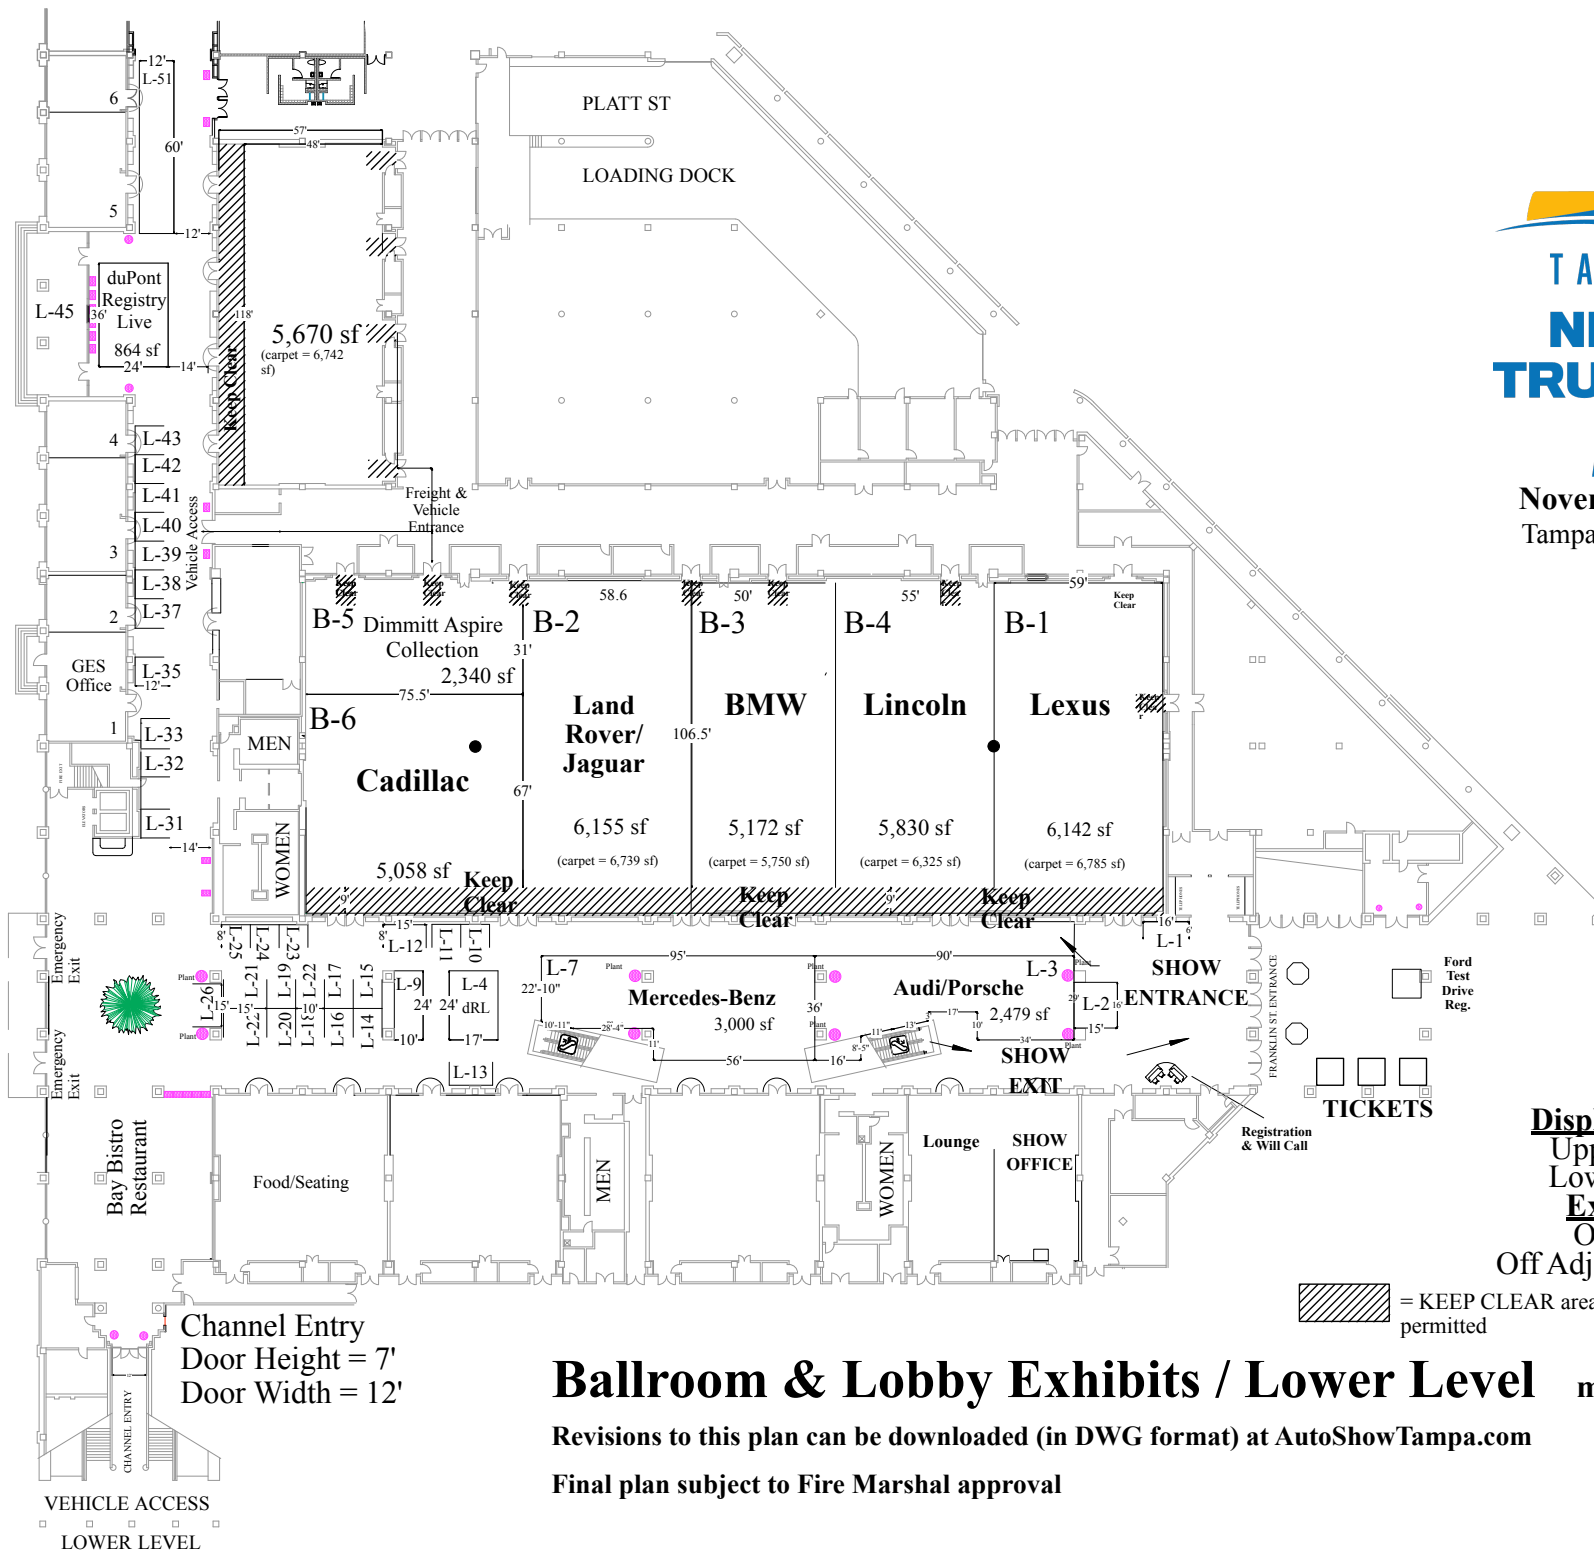

**TAMPA BAY
NEW CAR
TRUCK SHOW**

PRESENTED BY

MOTORTREND

November 15-17, 2019

Tampa Convention Center

Display Height Limits:

Upper Level = 24'-0"

Lower Level = 17'-0"

Exhibit Setbacks:

Off Aisles = 1'-0"

Off Adjacent Displays = 2'-0"

 = KEEP CLEAR areas for Fire Exit(s) -- no vehicles permitted

Ballroom & Lobby Exhibits / Lower Level modified: 9/18/19

Revisions to this plan can be downloaded (in DWG format) at AutoShowTampa.com

Final plan subject to Fire Marshal approval

Channel Entry
Door Height = 7'
Door Width = 12'

VEHICLE ACCESS
LOWER LEVEL