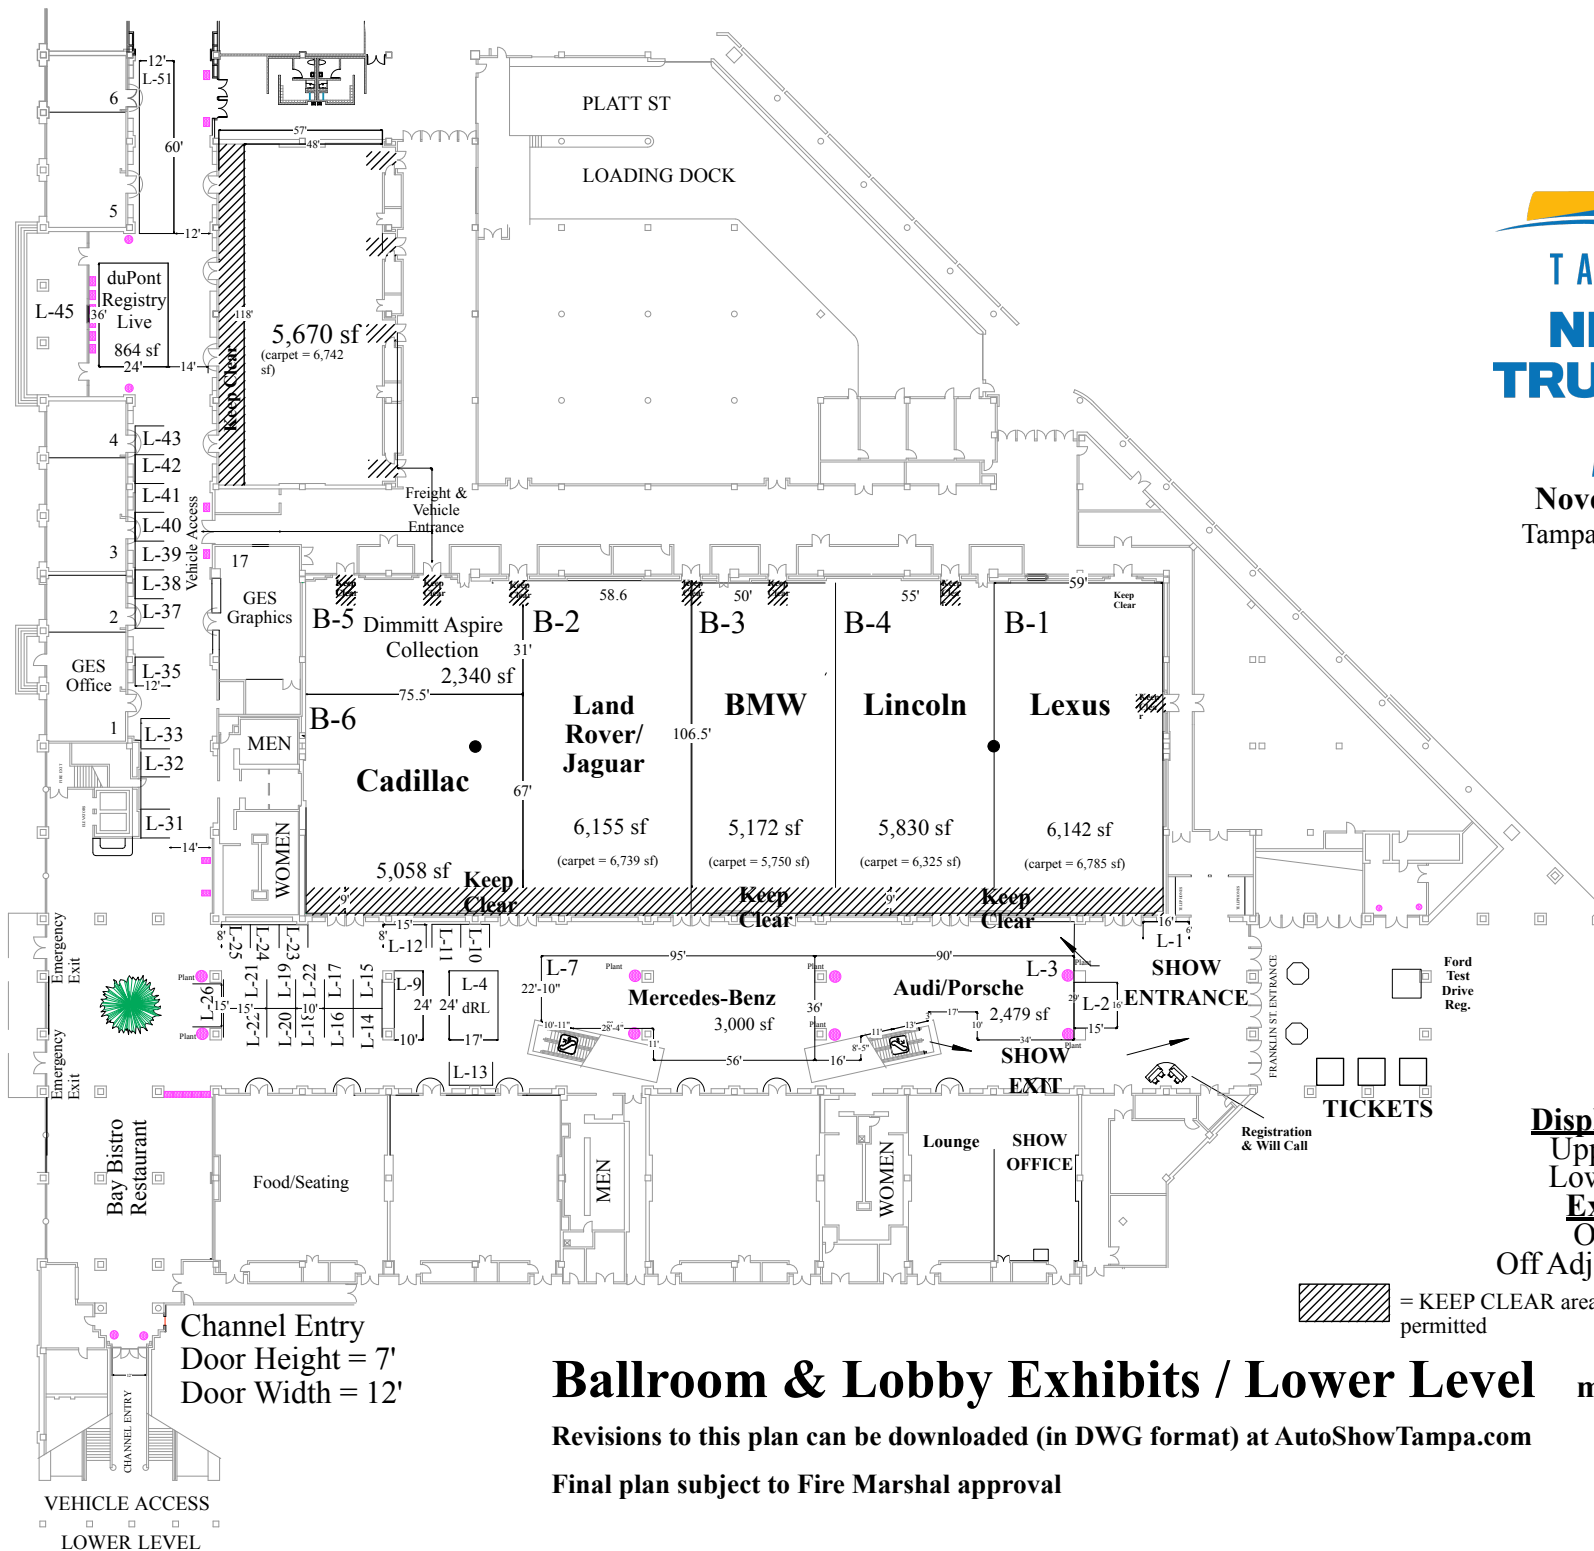

**TAMPA BAY  
NEW CAR  
TRUCK SHOW**

PRESENTED BY  
**MOTORTREND**  
November 6-8, 2020  
Tampa Convention Center

**Display Height Limits:**  
Upper Level = 24'-0"  
Lower Level = 17'-0"  
**Exhibit Setbacks:**  
Off Aisles = 1'-0"  
Off Adjacent Displays = 2'-0"

 = KEEP CLEAR areas for Fire Exit(s) -- no vehicles permitted

**Ballroom & Lobby Exhibits / Lower Level** modified: 4/27/20

Revisions to this plan can be downloaded (in DWG format) at [AutoShowTampa.com](http://AutoShowTampa.com)

Final plan subject to Fire Marshal approval

Channel Entry  
Door Height = 7'  
Door Width = 12'

VEHICLE ACCESS  
LOWER LEVEL