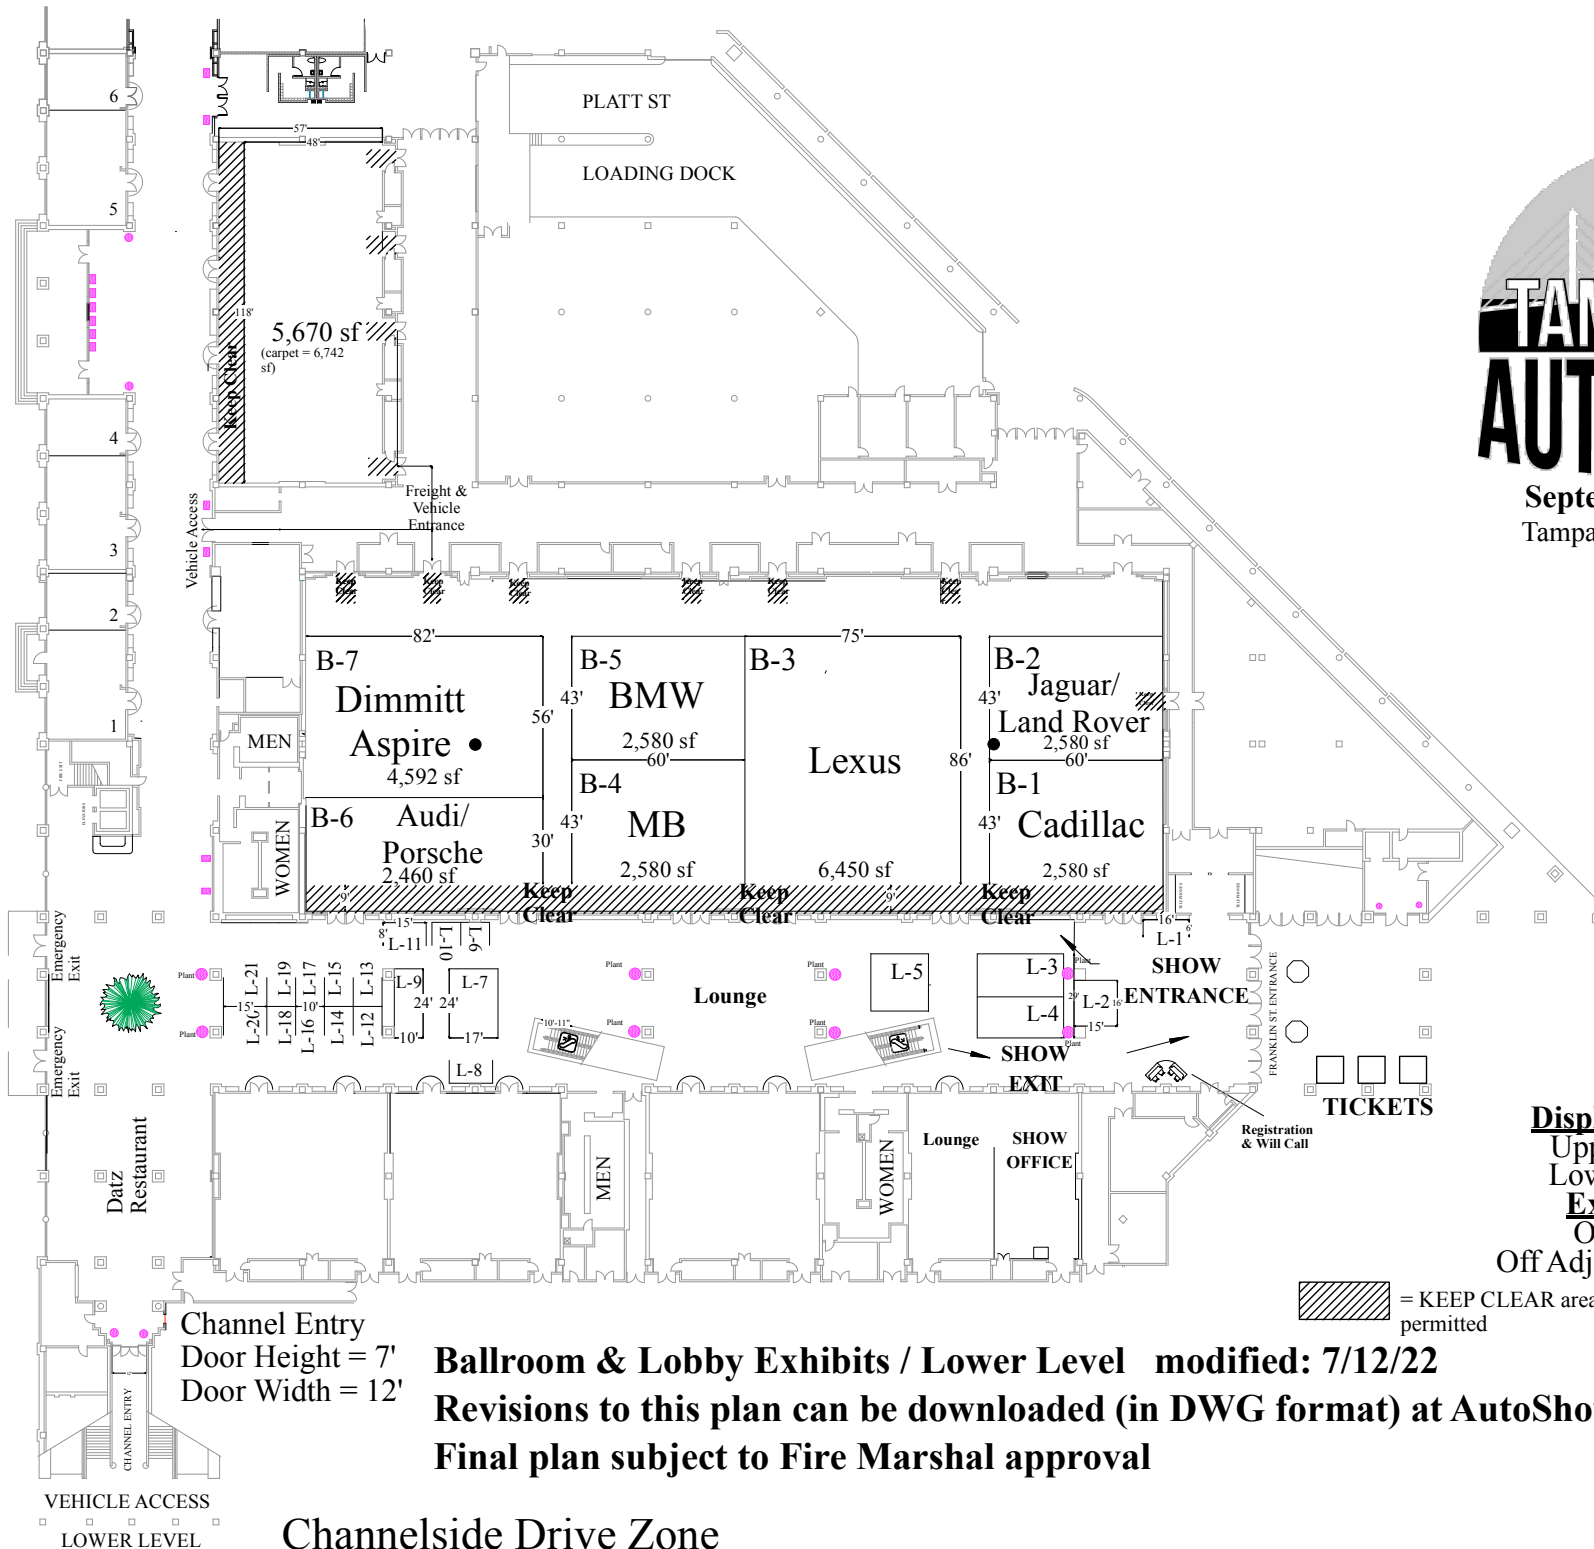

TAMPA BAY AUTO SHOW

September 9-11, 2022
Tampa Convention Center

Display Height Limits:

Upper Level = 24'-0"

Lower Level = 17'-0"

Exhibit Setbacks:

Off Aisles = 1'-0"

Off Adjacent Displays = 2'-0"

 = KEEP CLEAR areas for Fire Exit(s) -- no vehicles permitted

Ballroom & Lobby Exhibits / Lower Level modified: 7/12/22

Revisions to this plan can be downloaded (in DWG format) at AutoShowTampa.com

Final plan subject to Fire Marshal approval

Channelside Drive Zone