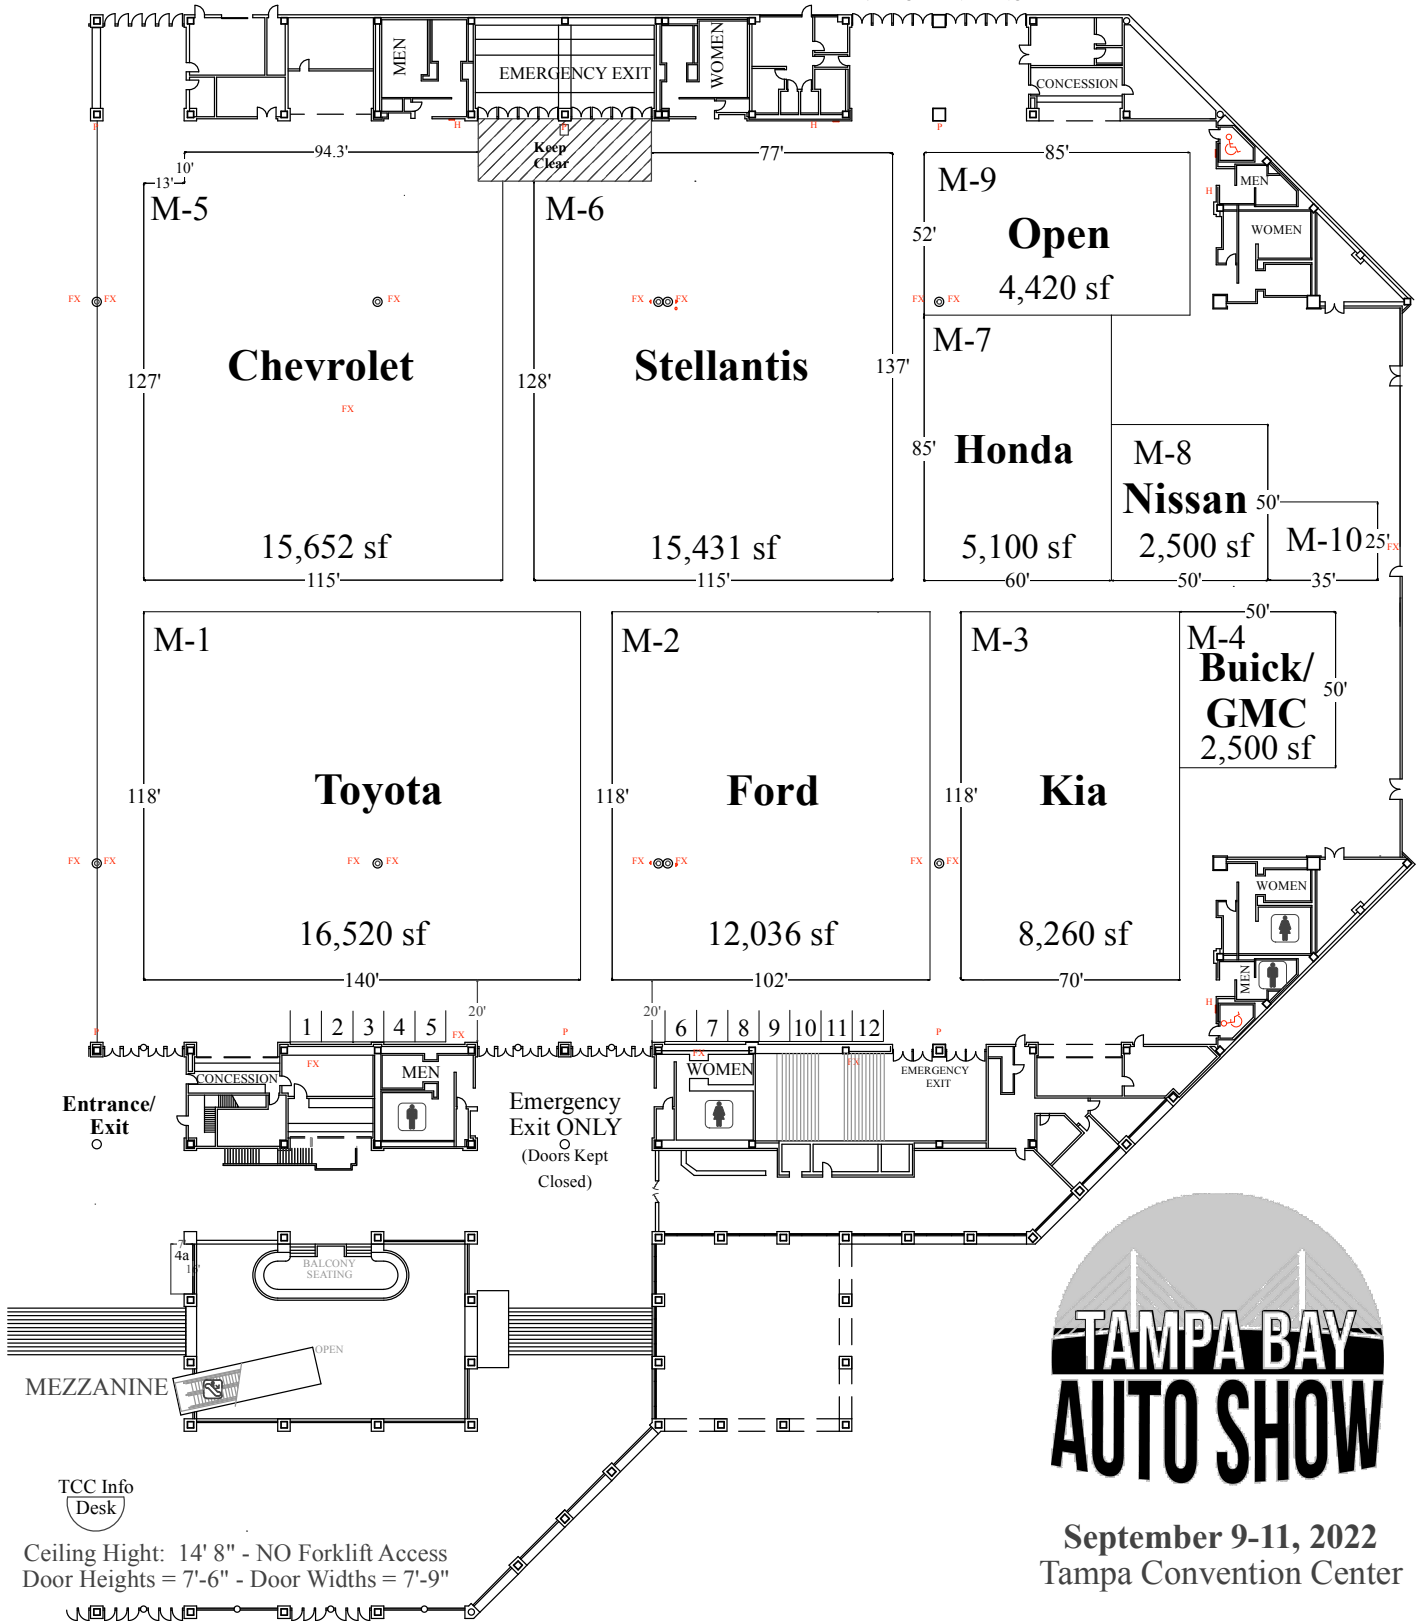

# DOOR 2

VEHICLE ENTRANCE

# DOOR 1

VEHICLE ENTRANCE

September 9-11, 2022  
Tampa Convention Center

## Exhibit Hall / Upper Level

modified: 7/12/22

**Display Height Limits:**

Upper Level = 24'-0"

Lower Level = 17'-0"

**Exhibit Setbacks:**

Off Aisles = 1'-0"

Off Adjacent Displays = 2'-0"

Ceiling Height: 14' 8" - NO Forklift Access  
Door Heights = 7'-6" - Door Widths = 7'-9"