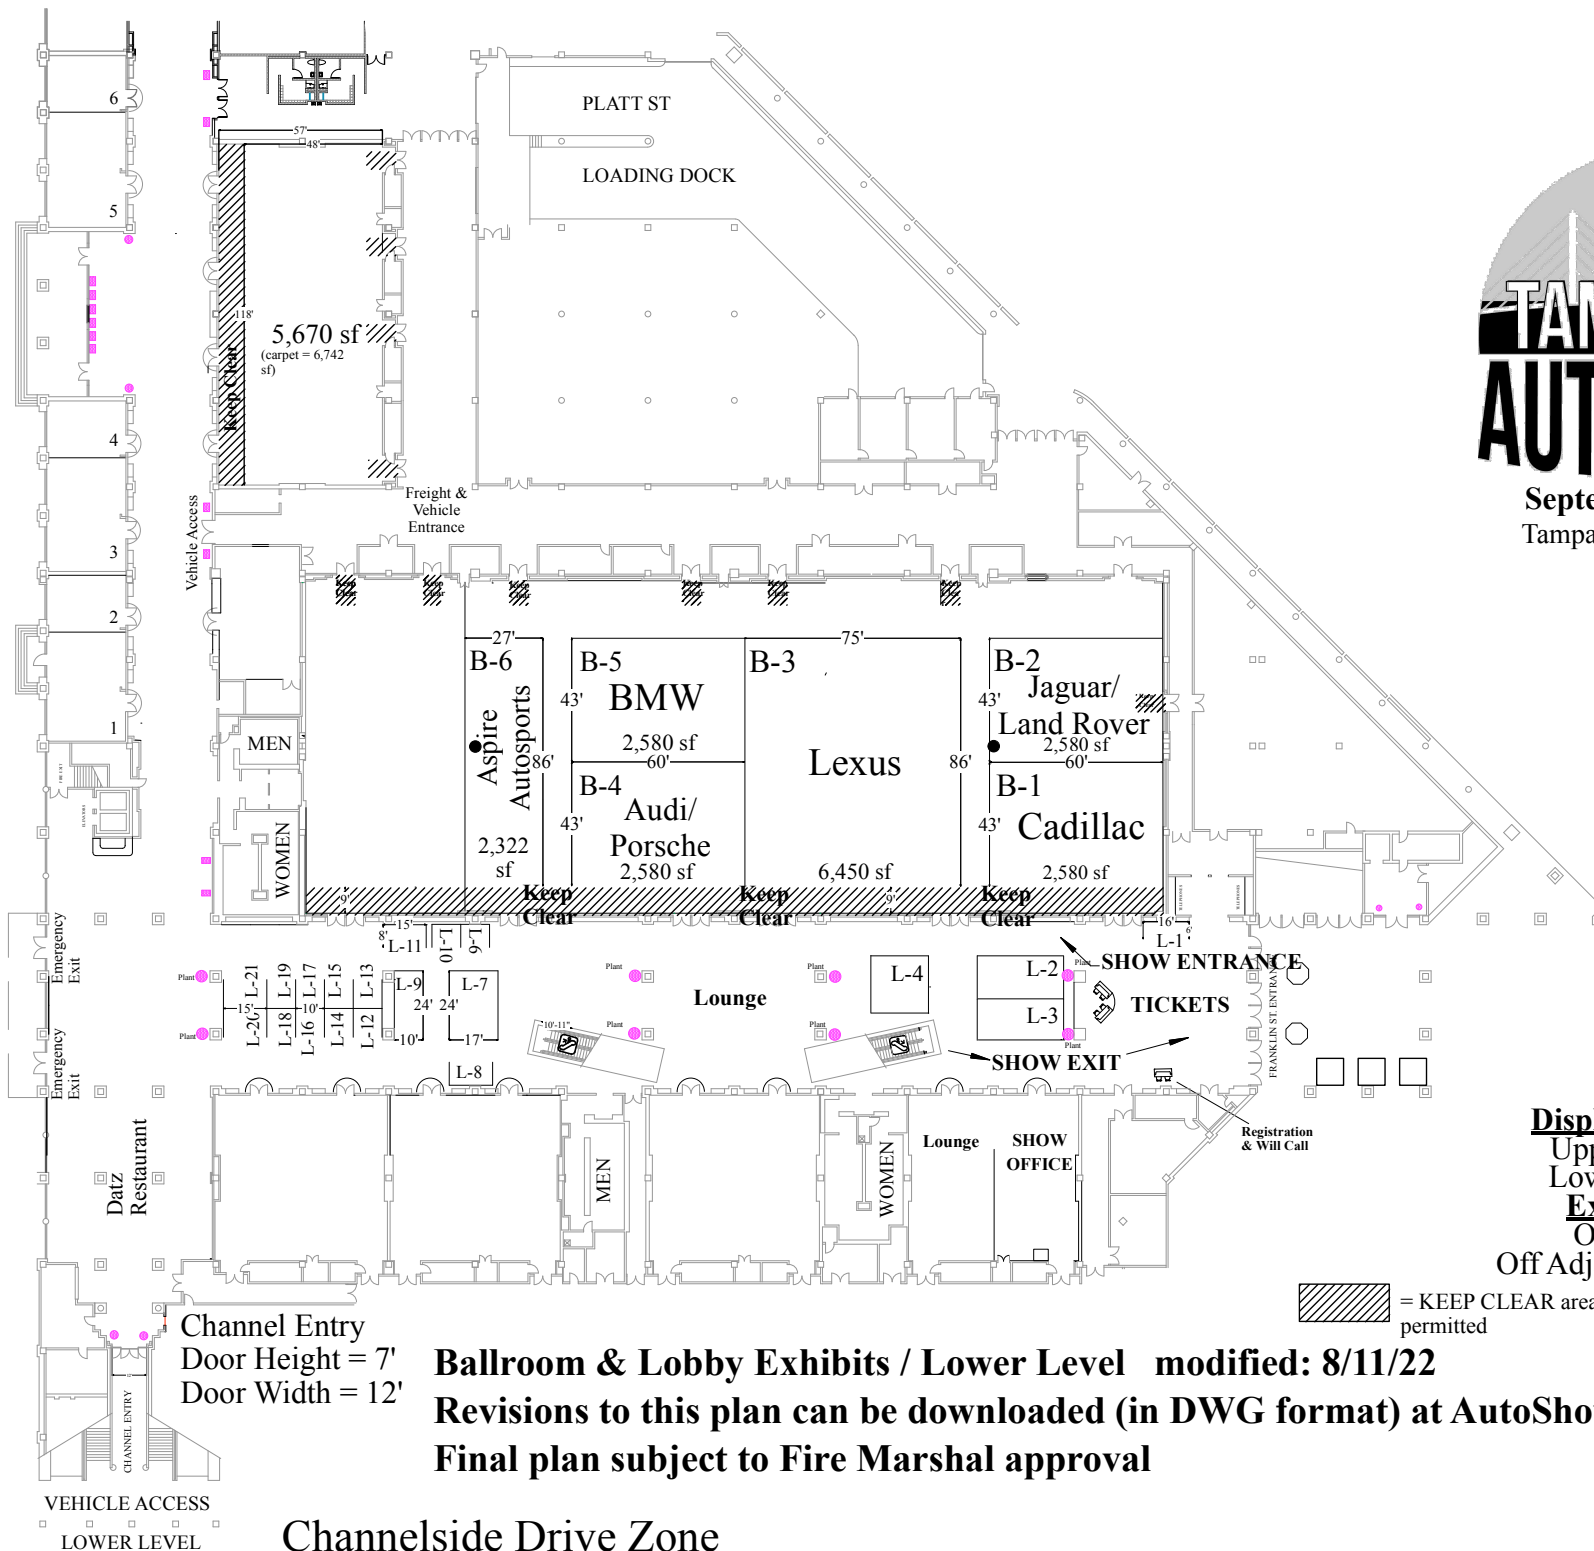

# TAMPA BAY AUTO SHOW

September 9-11, 2022  
Tampa Convention Center

**Display Height Limits:**

Upper Level = 24'-0"

Lower Level = 17'-0"

**Exhibit Setbacks:**

Off Aisles = 1'-0"

Off Adjacent Displays = 2'-0"

 = KEEP CLEAR areas for Fire Exit(s) -- no vehicles permitted

Channel Entry  
Door Height = 7'  
Door Width = 12'

**Ballroom & Lobby Exhibits / Lower Level modified: 8/11/22**

**Revisions to this plan can be downloaded (in DWG format) at [AutoShowTampa.com](http://AutoShowTampa.com)**

**Final plan subject to Fire Marshal approval**

Channelside Drive Zone