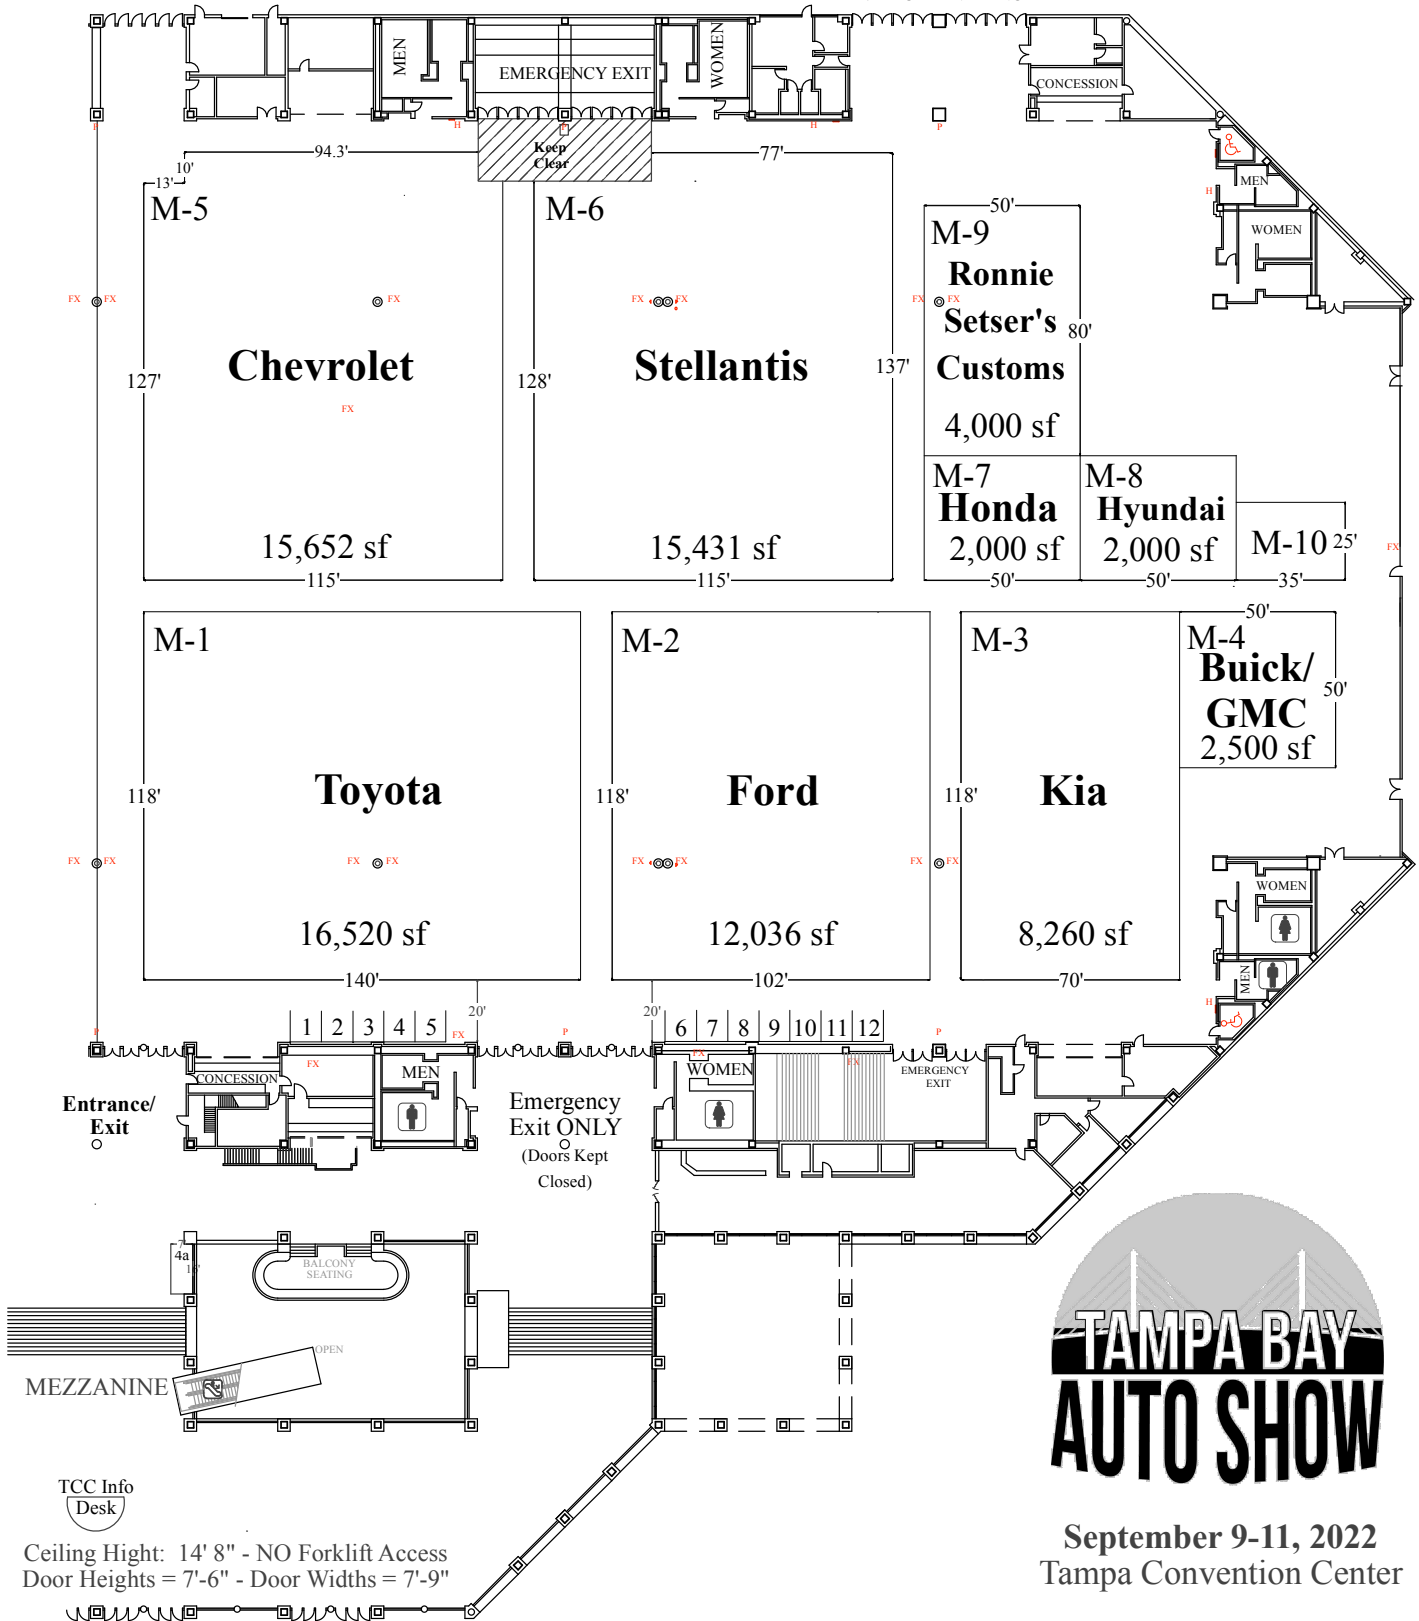

DOOR 2

VEHICLE ENTRANCE

DOOR 1

VEHICLE ENTRANCE

September 9-11, 2022
Tampa Convention Center

Exhibit Hall / Upper Level

modified: 7/31/22

Display Height Limits:

Upper Level = 24'-0"

Lower Level = 17'-0"

Exhibit Setbacks:

Off Aisles = 1'-0"

Off Adjacent Displays = 2'-0"

Ceiling Height: 14' 8" - NO Forklift Access
Door Heights = 7'-6" - Door Widths = 7'-9"